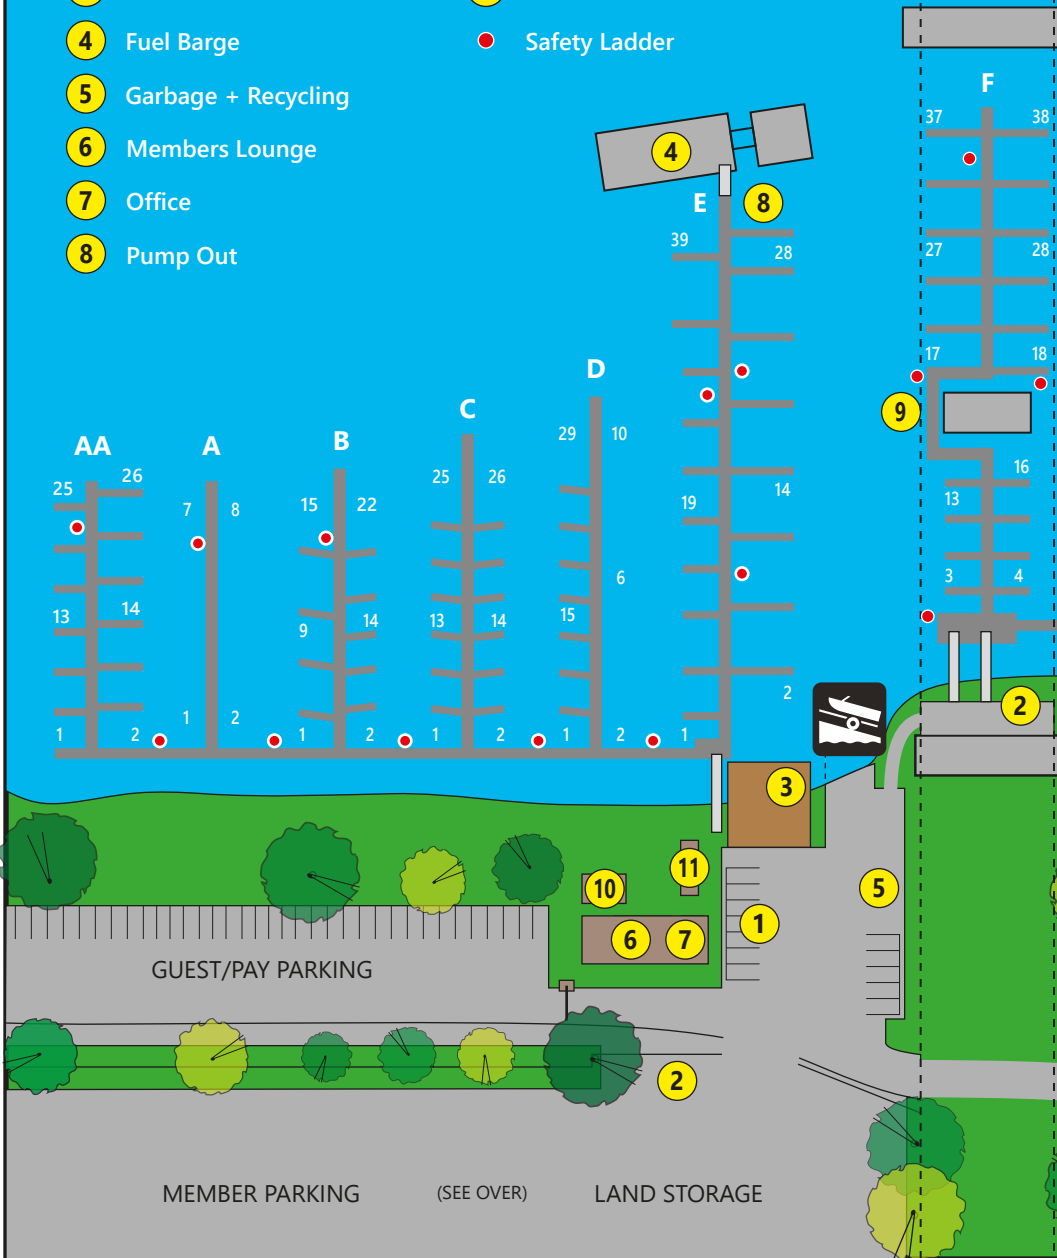

BURRARD BRIDGE CIVIC MARINA - 2018

- 1** 15 Minute Loading Zone
- 2** Bike Lock-up
- 3** Crane
- 4** Fuel Barge
- 5** Garbage + Recycling
- 6** Members Lounge
- 7** Office
- 8** Pump Out
- 9** Transient Moorage
- 10** Washrooms
- 11** Wheelbarrows
- Safety Ladder

FALSE CREEK