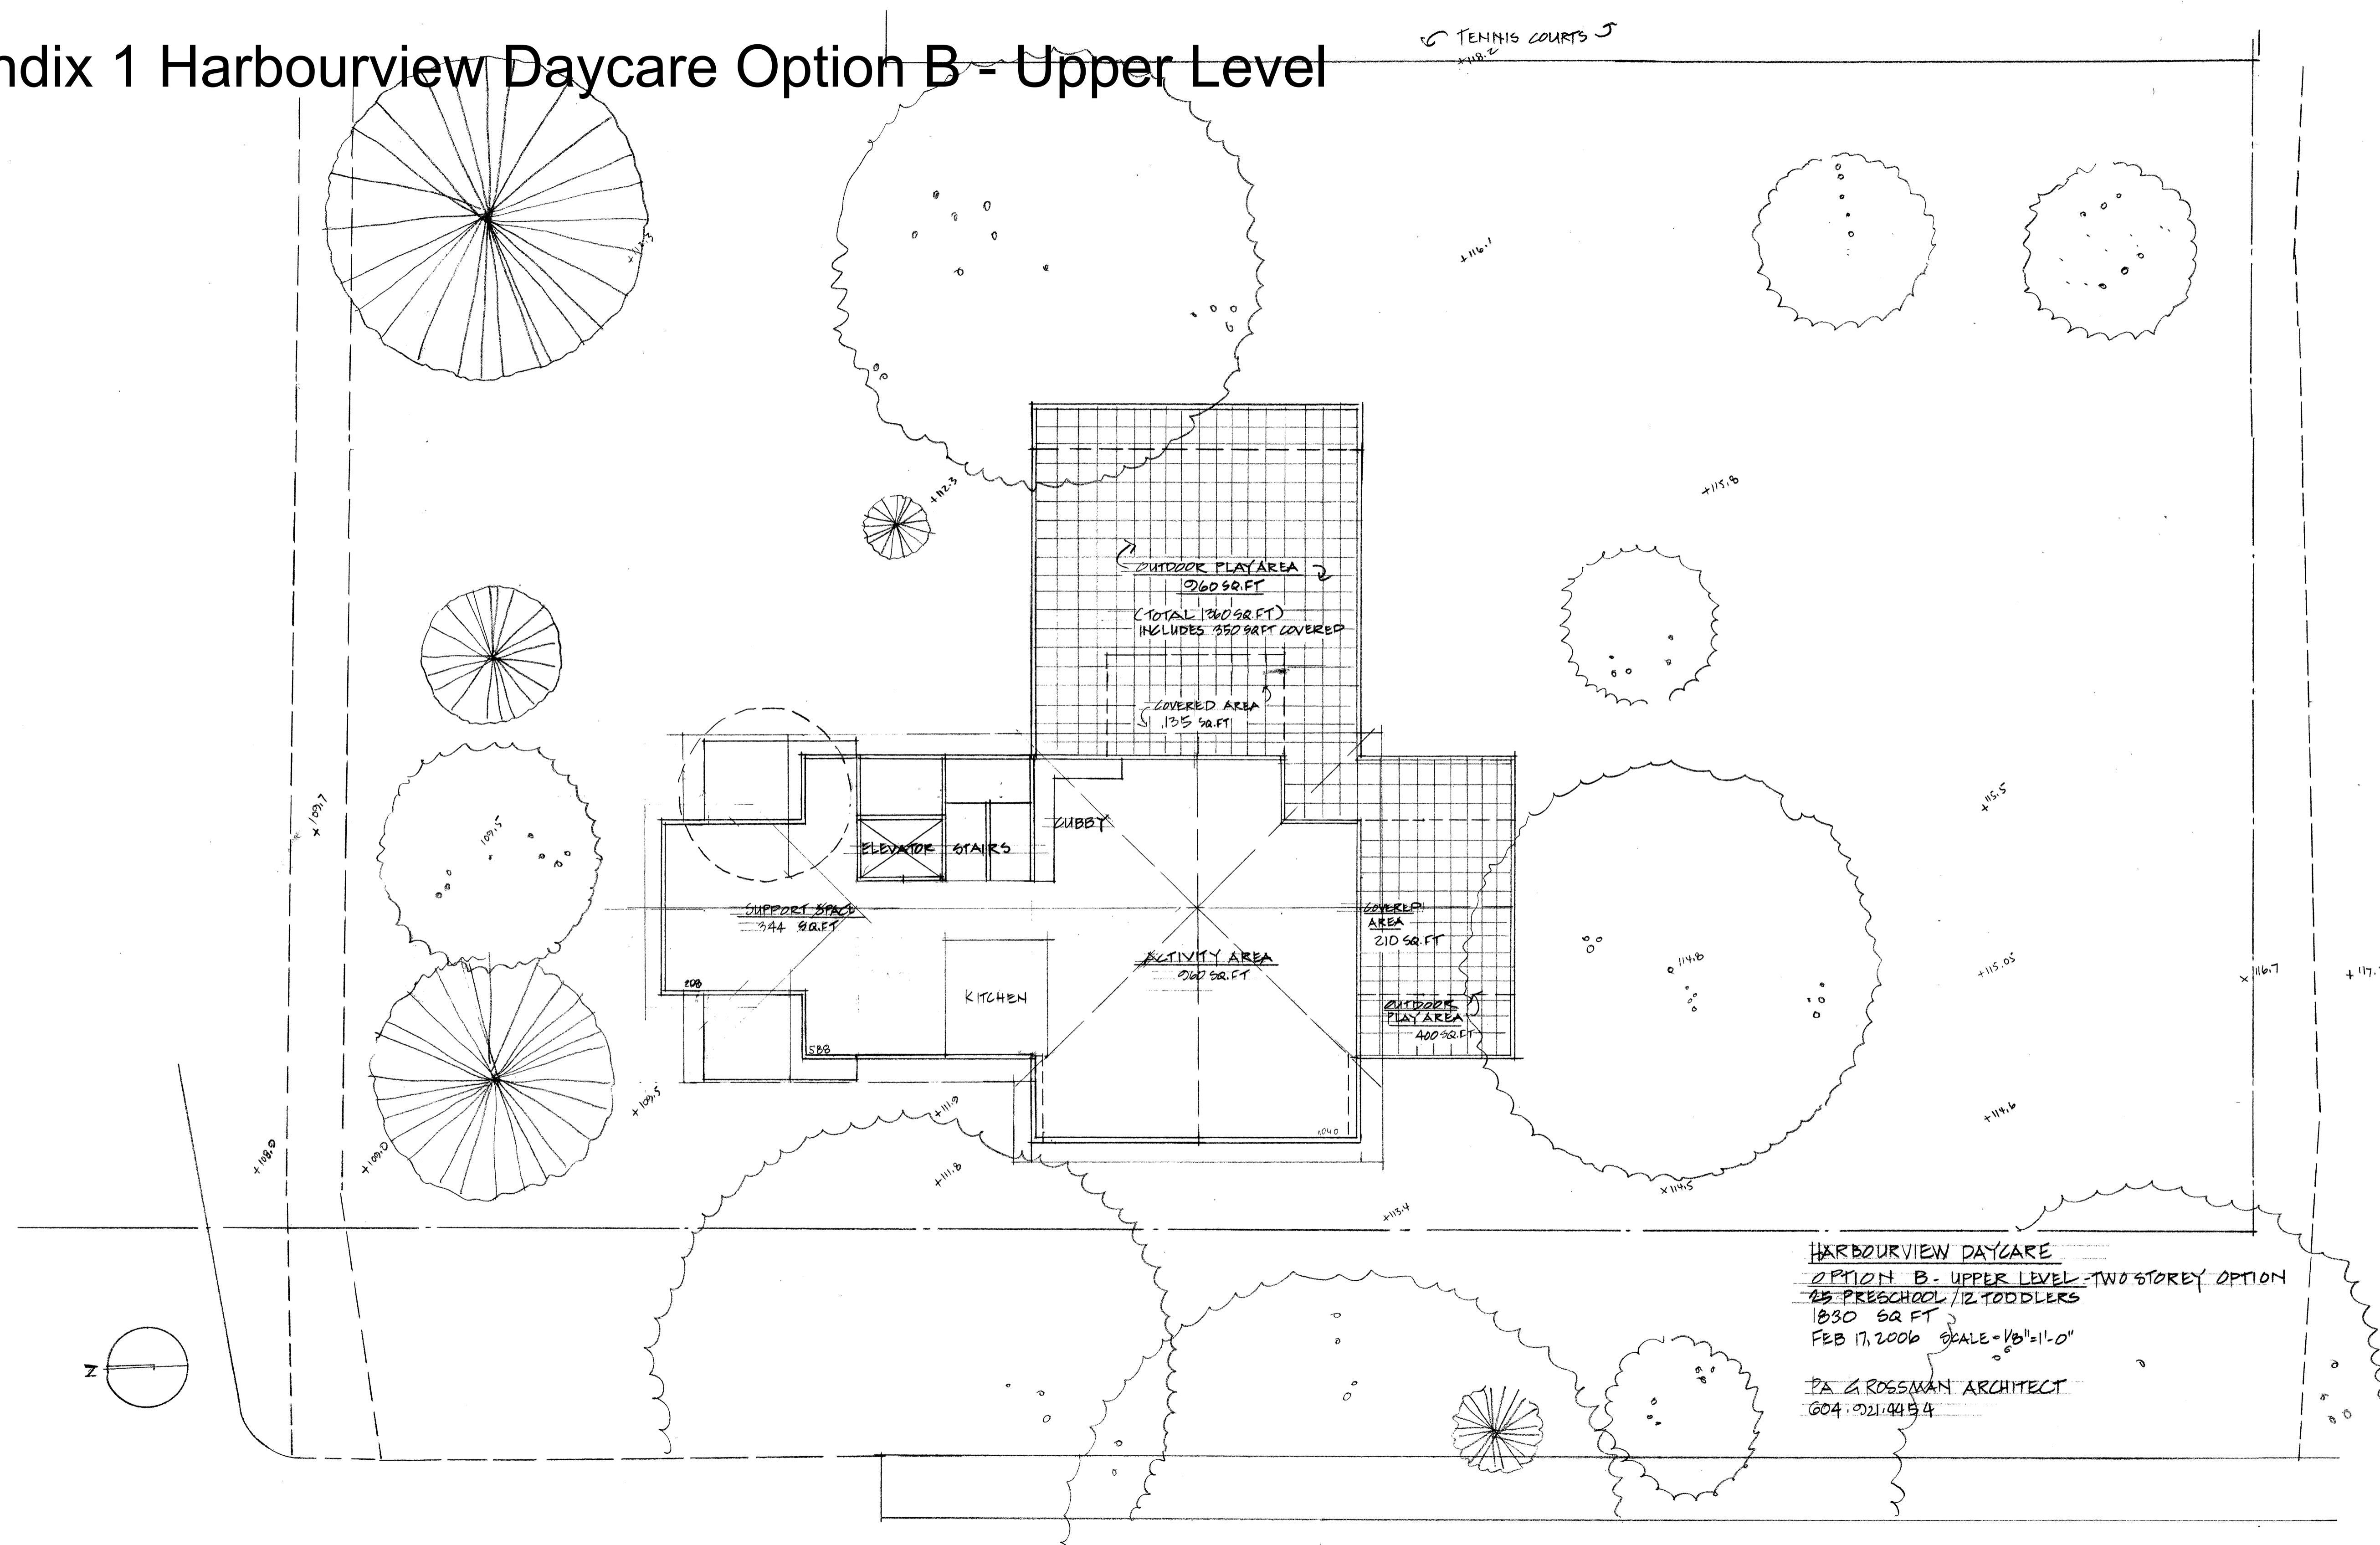

Appendix 1 Harbourview Daycare Option B - Upper Level

TENNIS COURTS

HARBOURVIEW DAYCARE
 OPTION B - UPPER LEVEL - TWO STOREY OPTION
 25 PRESCHOOL / 12 TODDLERS
 1830 SQ FT
 FEB 17, 2006 SCALE = 1/8" = 1'-0"
 PA GROSSMAN ARCHITECT
 604.921.4454