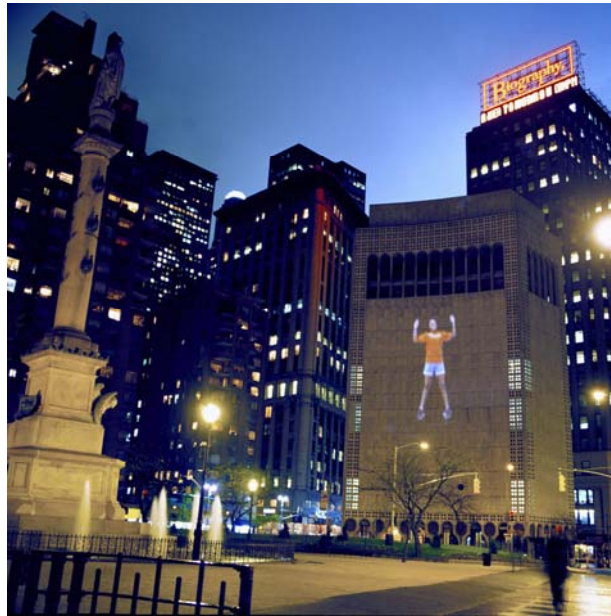

Olympic Games-Related Public Art - Update

Recommendation

THAT the Board receive this report for information.

Olympic Games-Related Public Art - Update

Olympic Games-Related Public Art - Update

Leaning Towards Frame Dragging
by Alan Storey

People Amongst the People
by Susan Point

Vancouver Board of Parks and Recreation | vancouverparks.ca

Vancouver Board of Parks and Recreation | vancouverparks.ca

Vancouver Board of Parks and Recreation | vancouverparks.ca