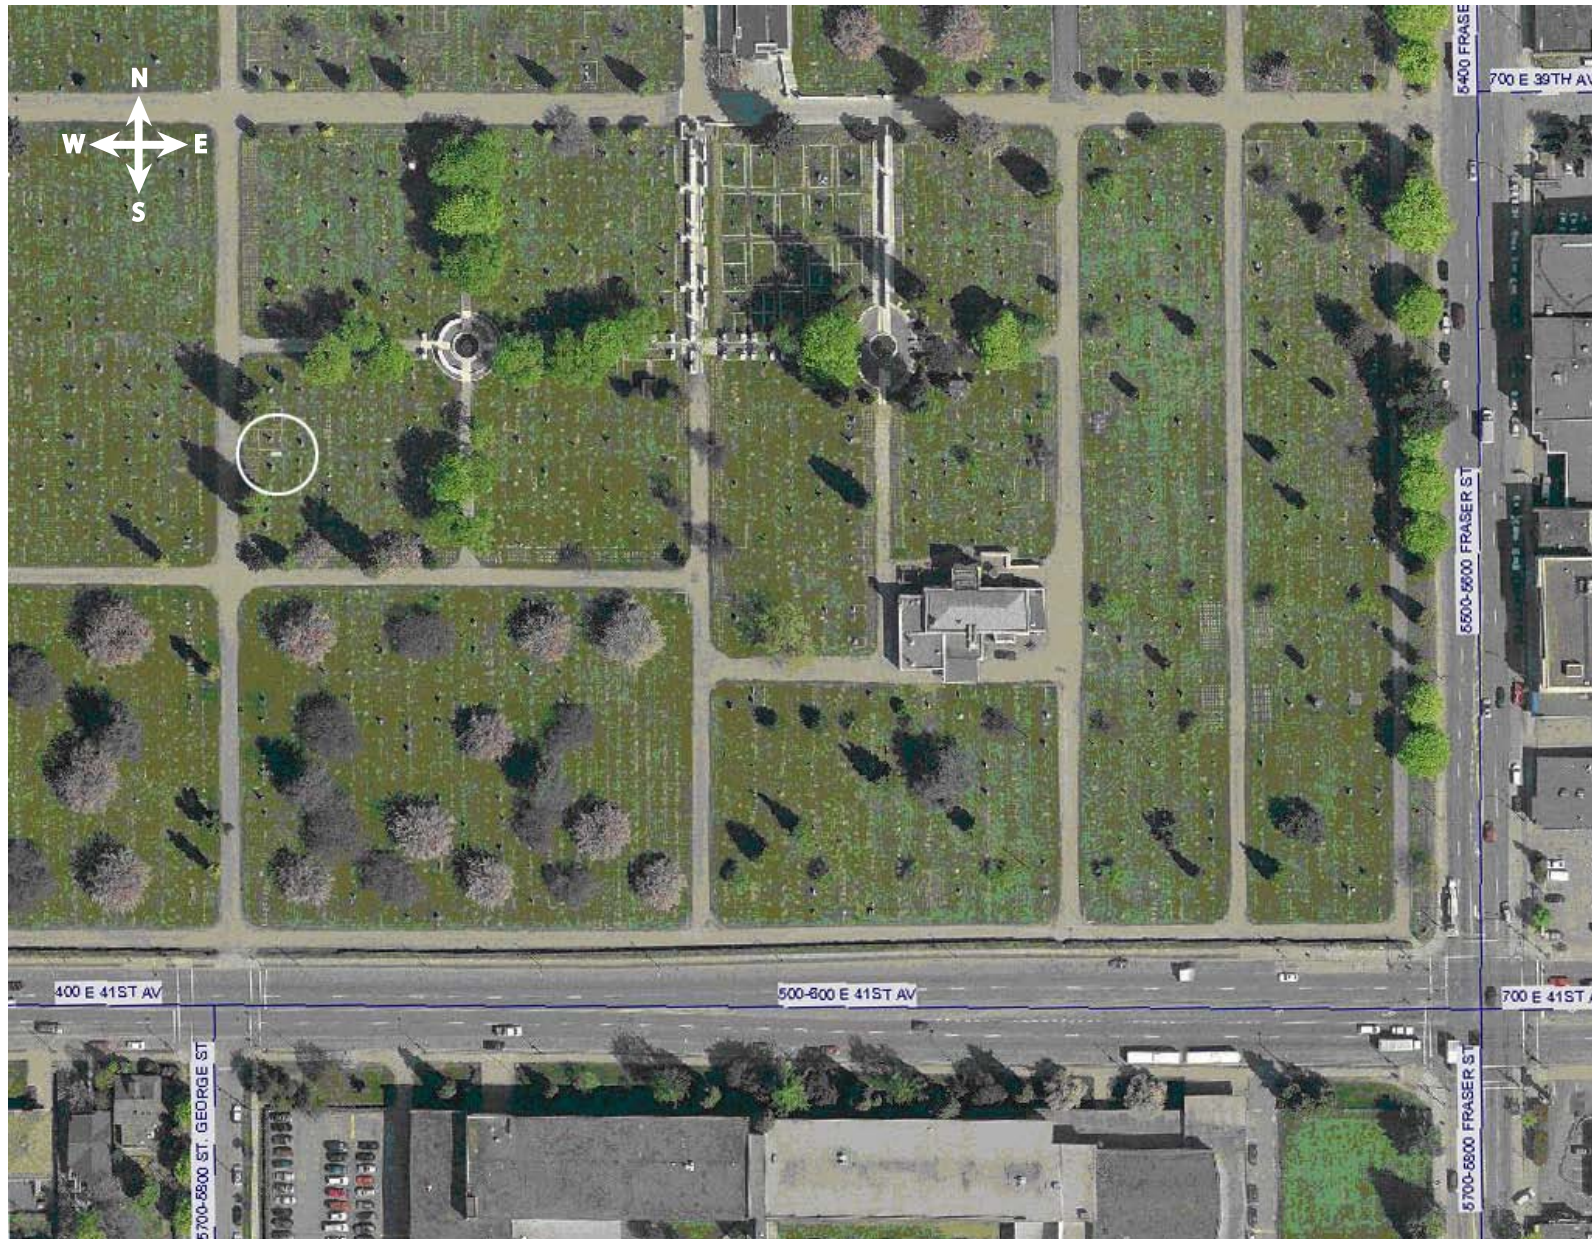

Map to *Plot (Tombstone)*, public artwork at Mountain View Cemetery, Vancouver, Canada

Derek Brunen
Plot (Tombstone)
granite
213 x 91.5 x 15.25 cm
2008