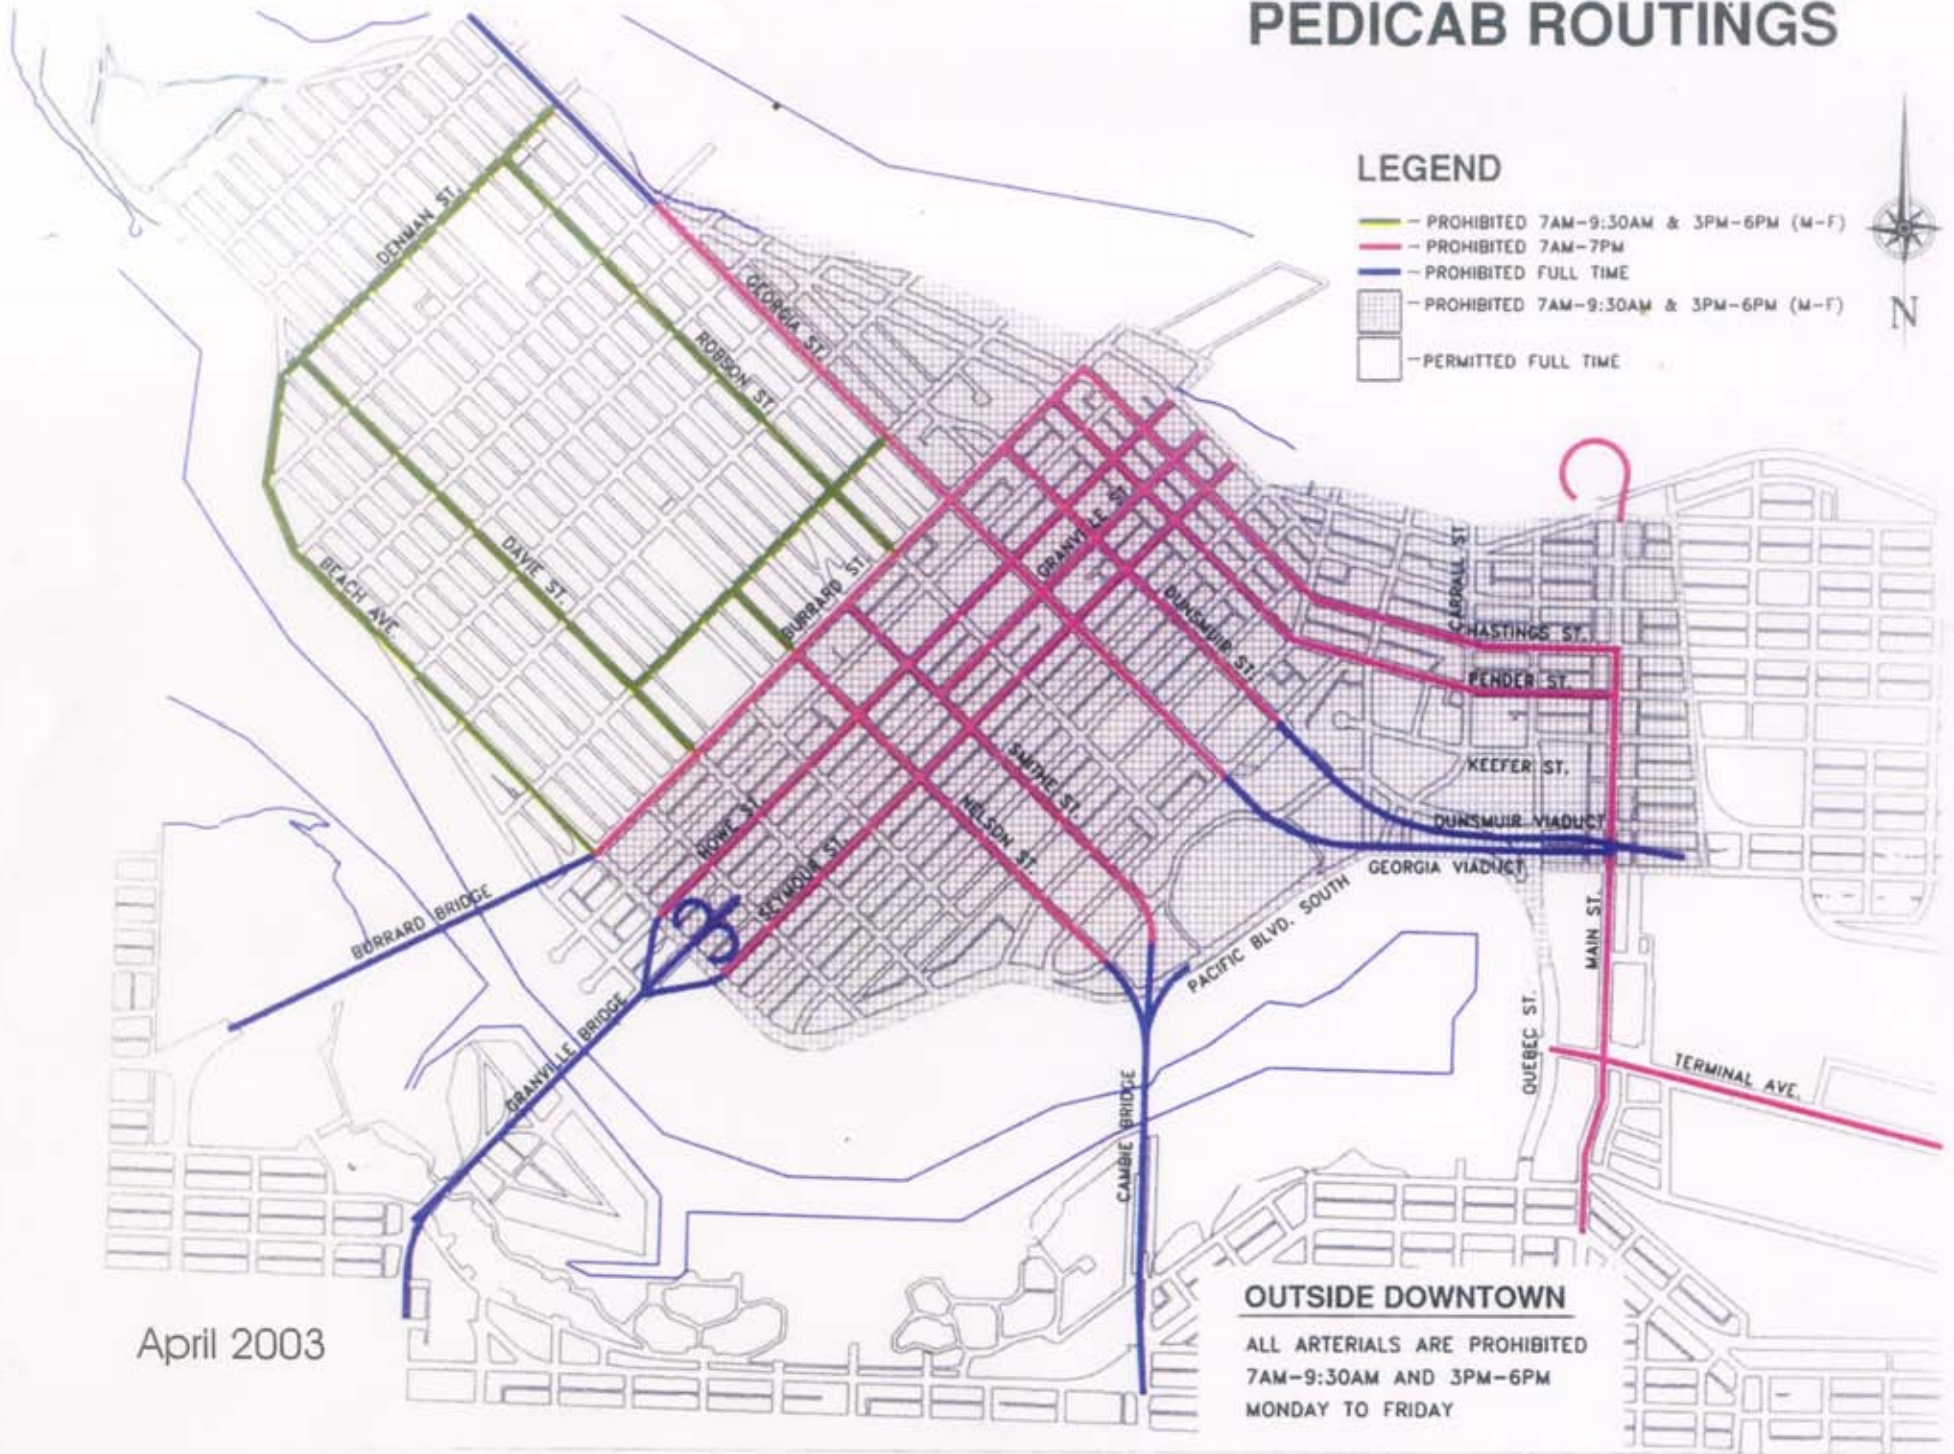

PEDICAB ROUTINGS

LEGEND

- PROHIBITED 7AM-9:30AM & 3PM-6PM (M-F)
- PROHIBITED 7AM-7PM
- PROHIBITED FULL TIME
- ▨ PROHIBITED 7AM-9:30AM & 3PM-6PM (M-F)
- PERMITTED FULL TIME

April 2003

OUTSIDE DOWNTOWN

ALL ARTERIALS ARE PROHIBITED
7AM-9:30AM AND 3PM-6PM
MONDAY TO FRIDAY