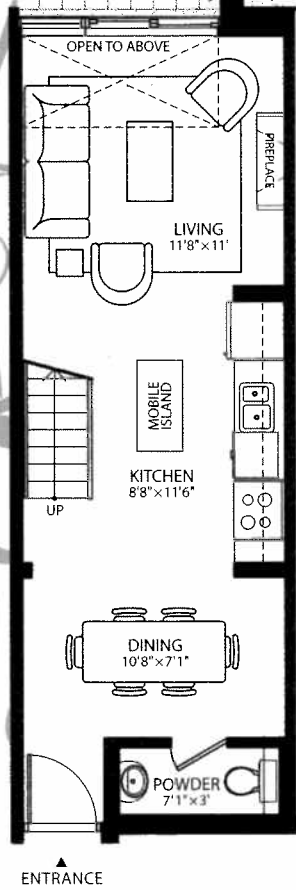

GARDEN HOME

Unit GW: #367

1 BEDROOM + WORK
962 SF (Interior Space)
142 SF (Exterior Space)

RISE

Actual floor plans, illustration, sizes and dimensions are approximate and may vary slightly.