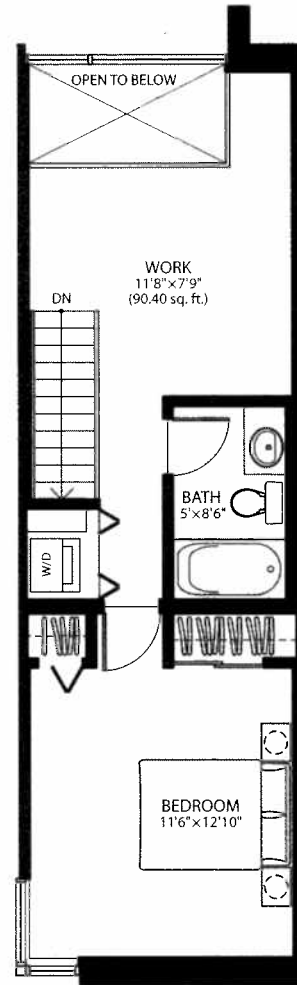

GARDEN HOME

Unit GW: #367

1 BEDROOM + WORK
962 SF (Interior Space)
142 SF (Exterior Space)

RISE

Actual floor plans, illustration, sizes and dimensions are approximate and may vary slightly.