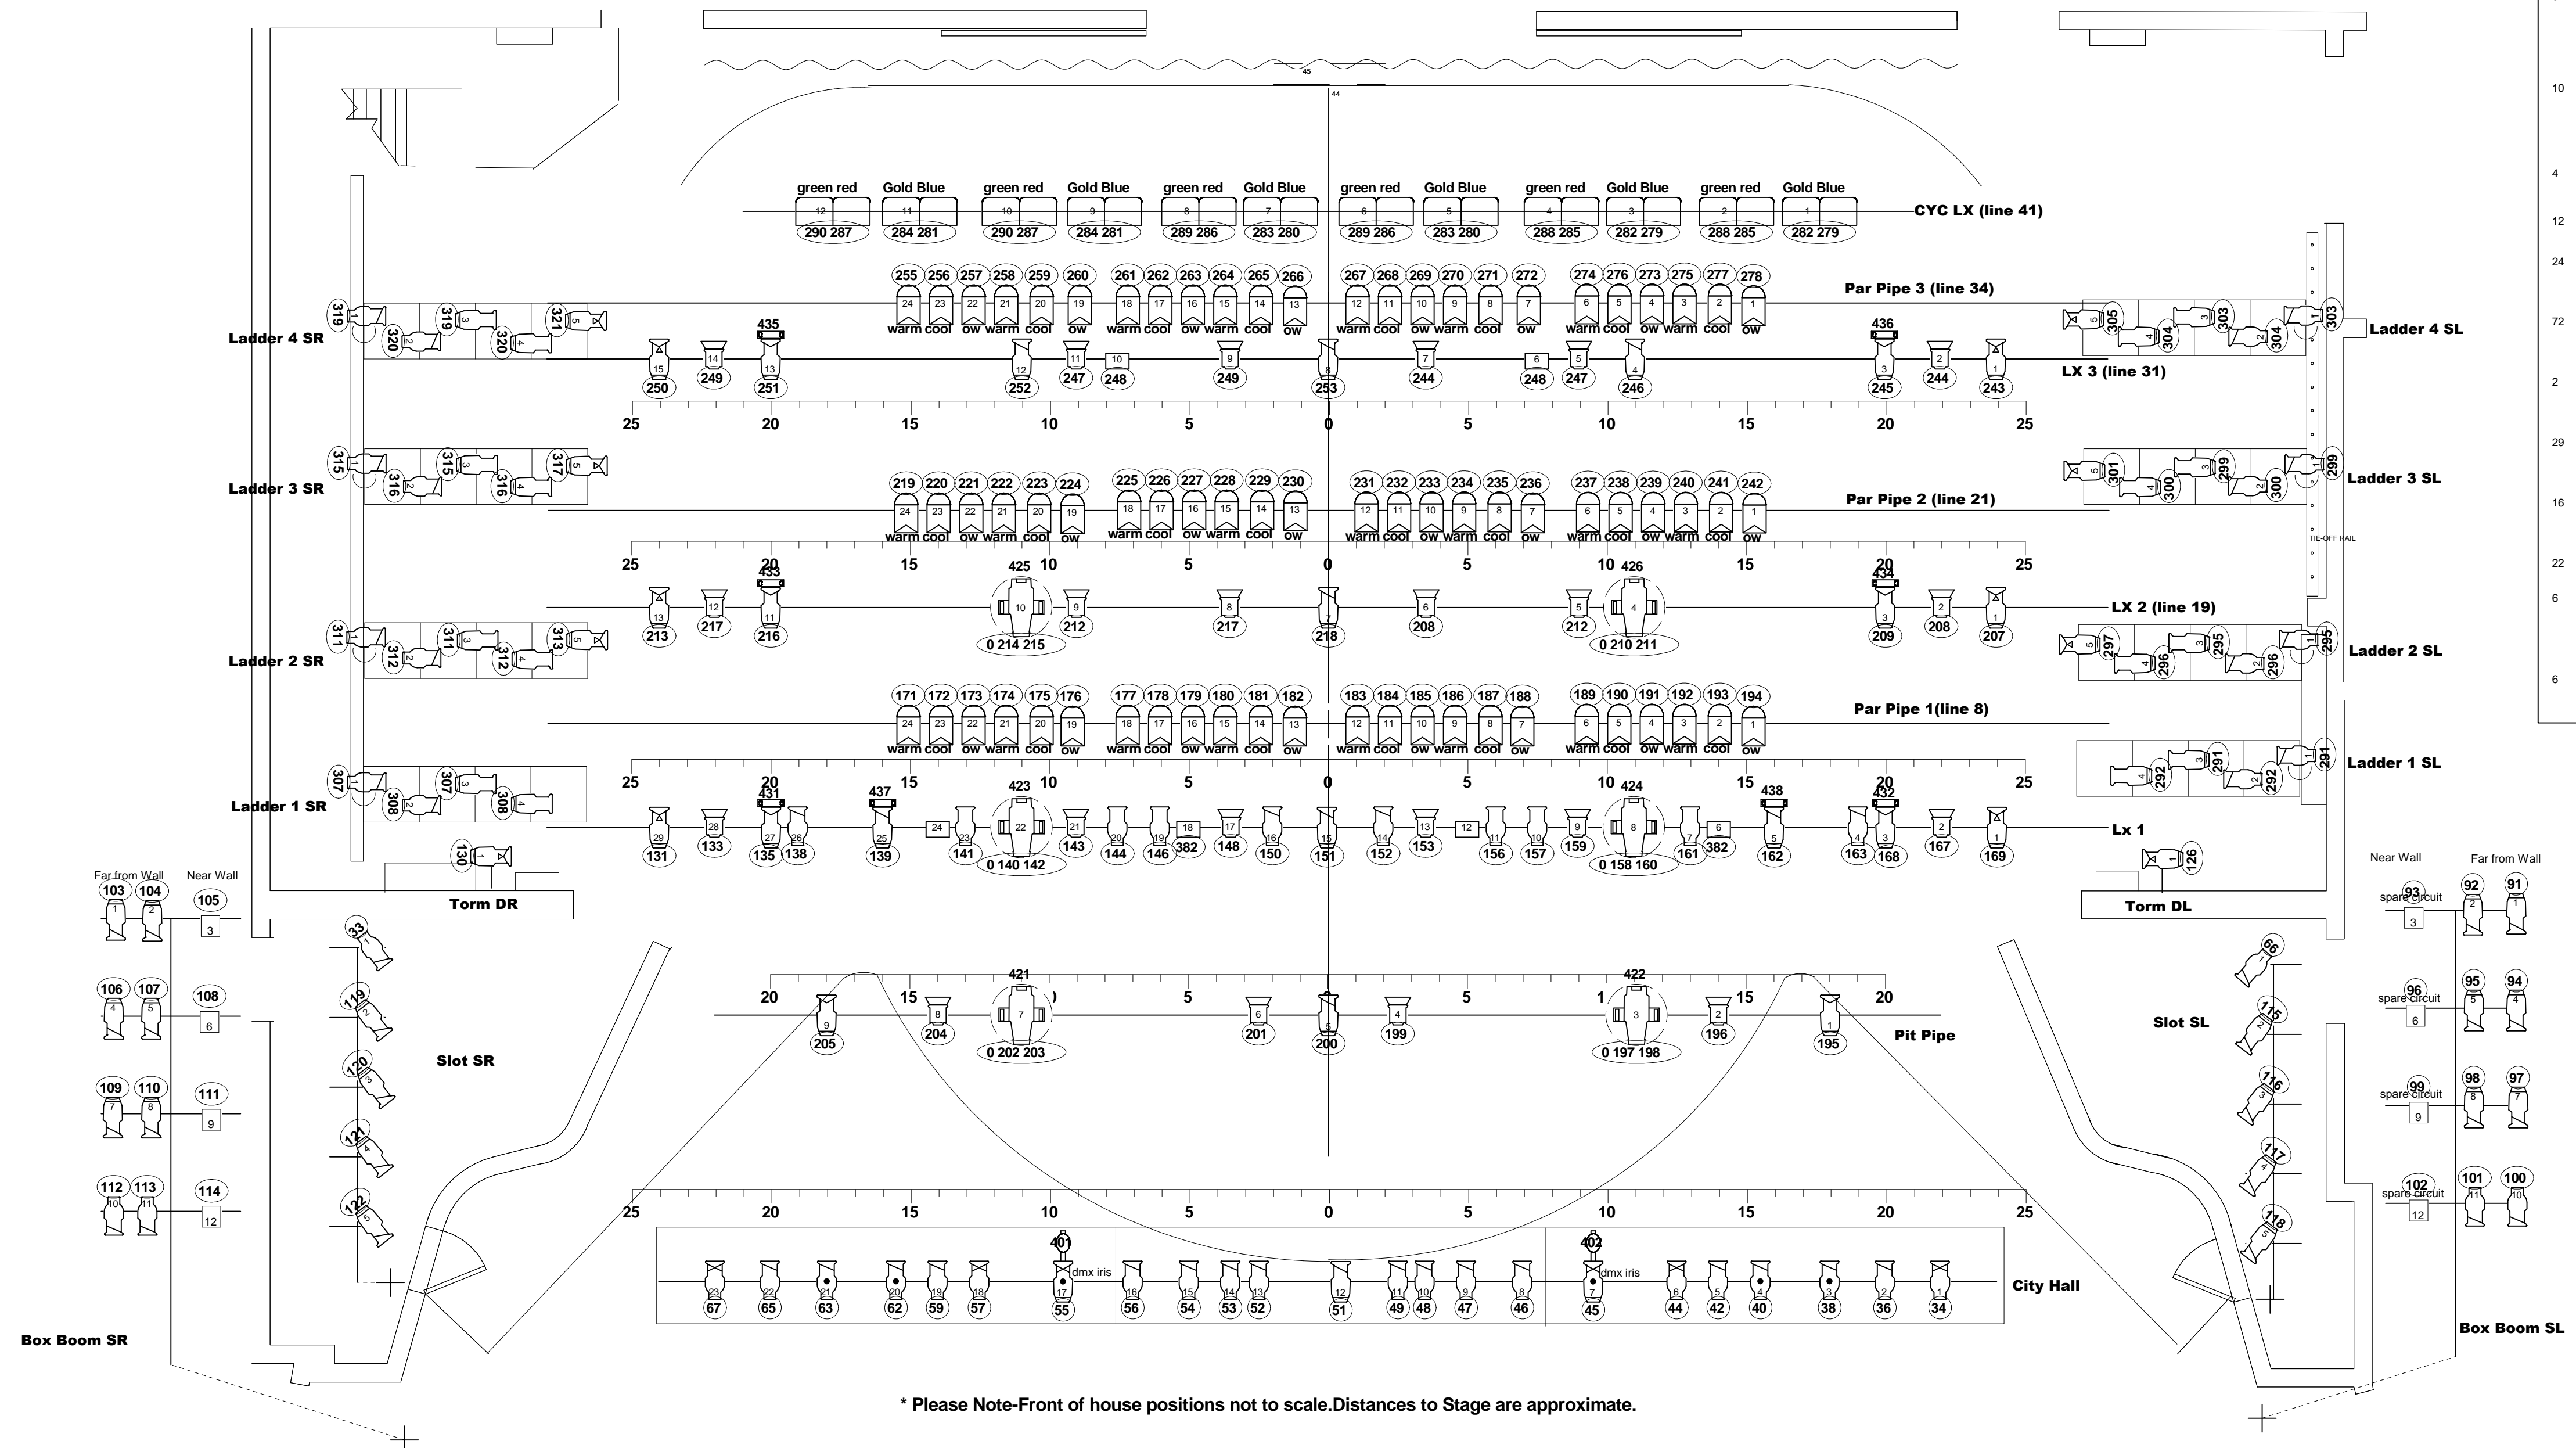

Legend		
Qty	Symbol	Type
22		Strand 3380 Fresnel
50		ALTMAN 360 6x12
16		ALTMAN 360 6x16
6		ALTMAN 360Q
10		NEIDHEIMMER 15-30
4		NEIDHEIMMER iris
12		Altman Far Cyc
24		GE 15A
72		WFL
2		ETC S4*19
29		ETC S4*26
16		ETC S4*36
22		ETC S4*50
6		Generic 1K
6		VARILITE VL1000 T

<b>House Hang</b>	
<b>Vancouver Playhouse</b>	
Lighting Plan	
Sheet: 1 of 12	Scale: 1/4
DR By: GK and DG	
Date: 17/06/2009	