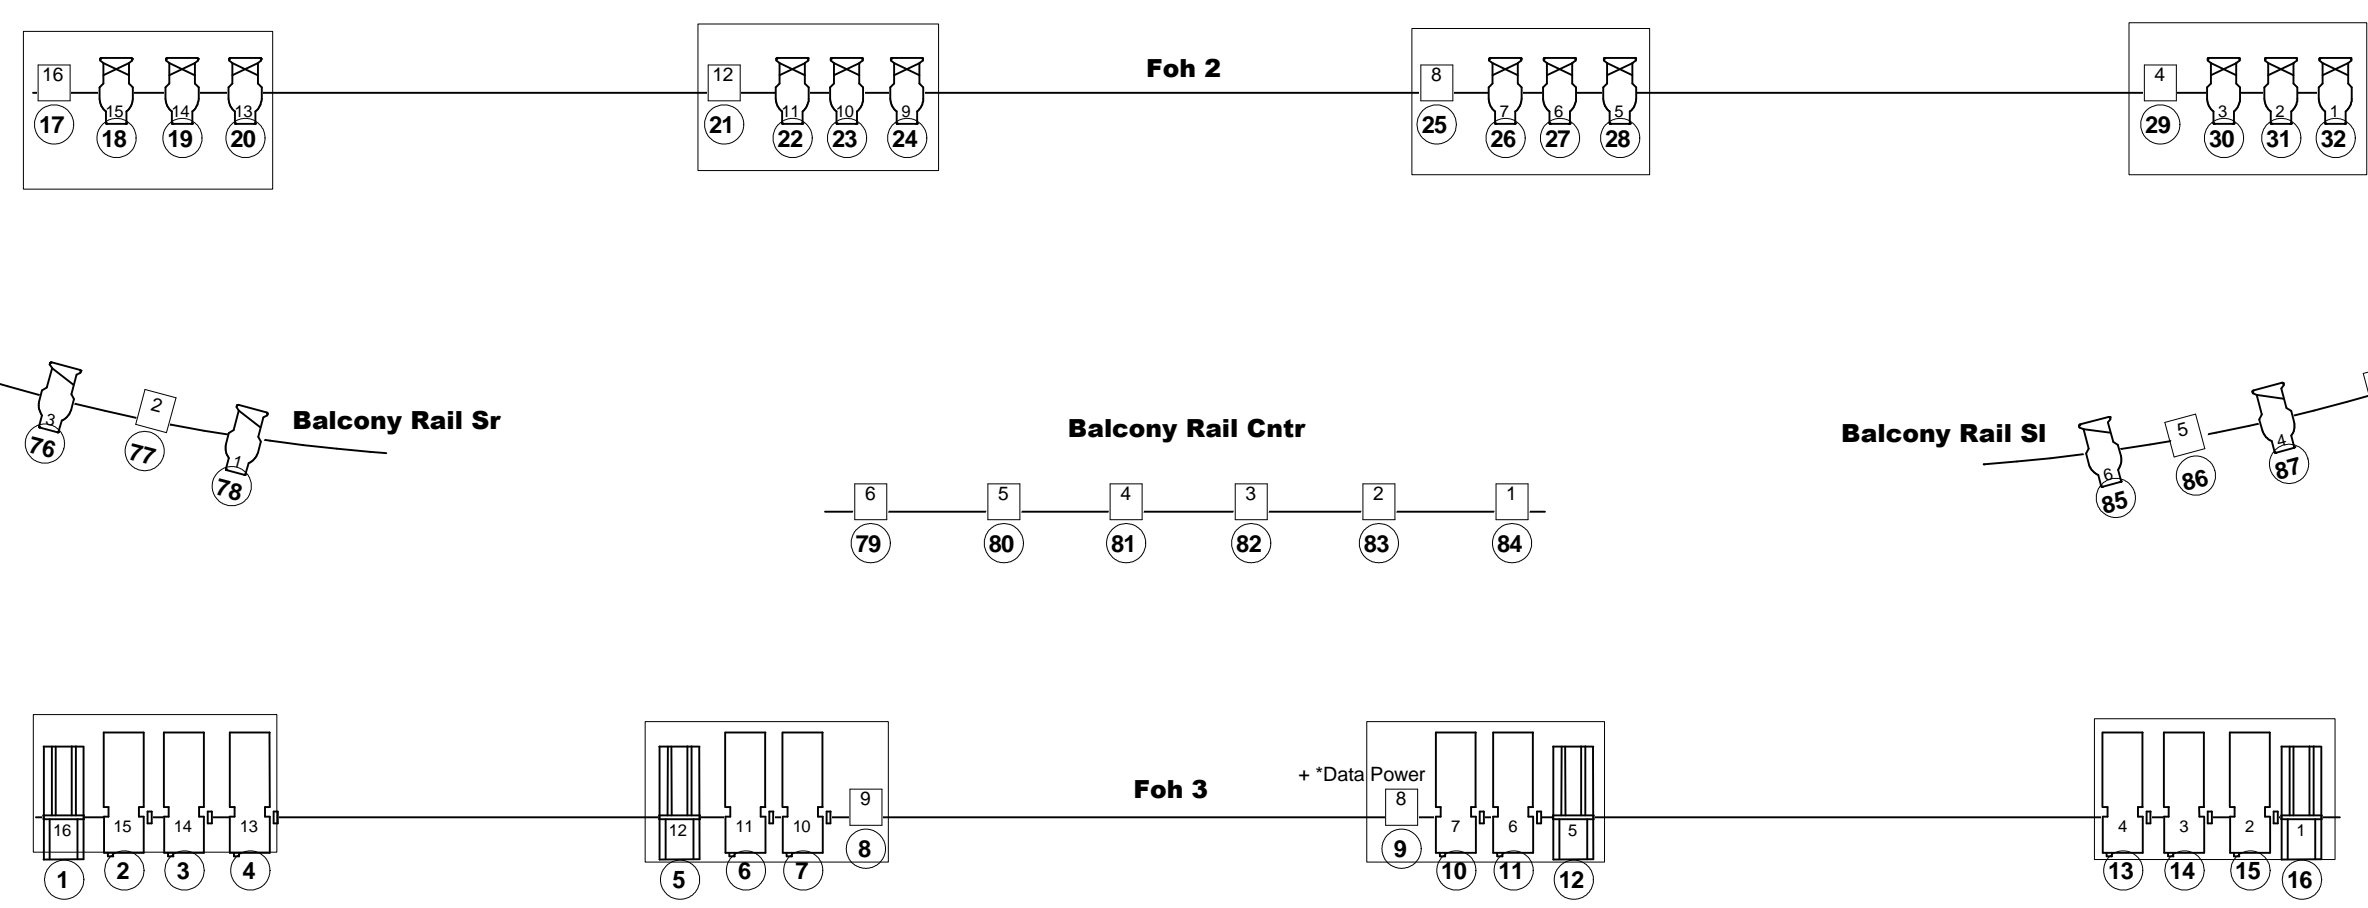

Legend		
Qty	Symbol	Type
22		Strand 3380 Fresnel
50		ALTMAN 360 6x12
16		ALTMAN 360 6x16
6		ALTMAN 360Q
10		NEIDHEIMMER 15-30
4		NEIDHEIMMER iris
12		Altman Far Cyc
24		GE 15A
72		WFL
2		ETC S4*19
29		ETC S4*26
16		ETC S4*36
22		ETC S4*50
6		Generic 1K
6		VARILITE VL1000 T

<b>House Hang</b>	
<b>Vancouver Playhouse</b>	
Lighting Plan	
Sheet: 1 of 12	Scale: 1/4
DR By: GK and DG	
Date: 17/06/2009	