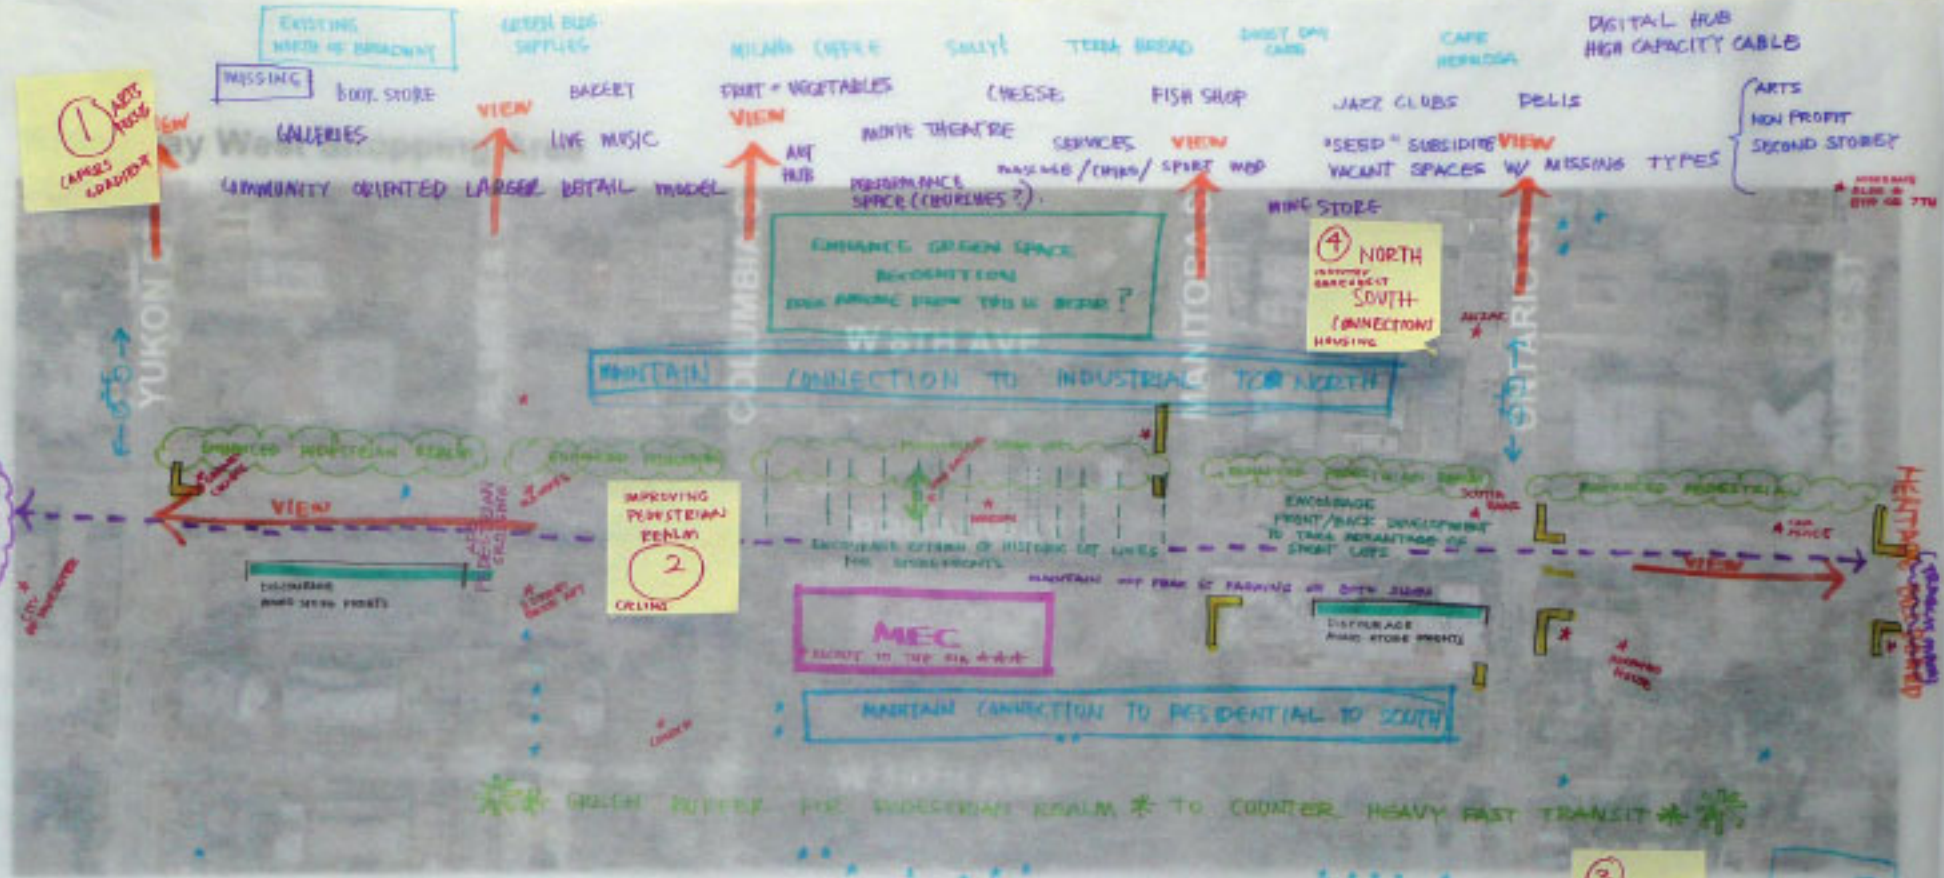

BIG BOY IS DONE HERE

BIG BOY CHALLENGE

HEART RECREATION AREA

GRADIENT

↑ DRIVING HEADING

↑ PARKING WE IDENTIFIED WALKING PROGRAM

↑ 70'S 80'S

↑ ARTS NODES

RETAIL THAT WRAPS CORNERS

EUROPEAN BIKE WAY REPAIR ROAD MAIN TO CAMBIE

SERVICE AREA

BUILD WITH BIKING MISSING DETAIL IN CORNER OF 4TH

INDEPENDENT DESIGNERS MAIN ST