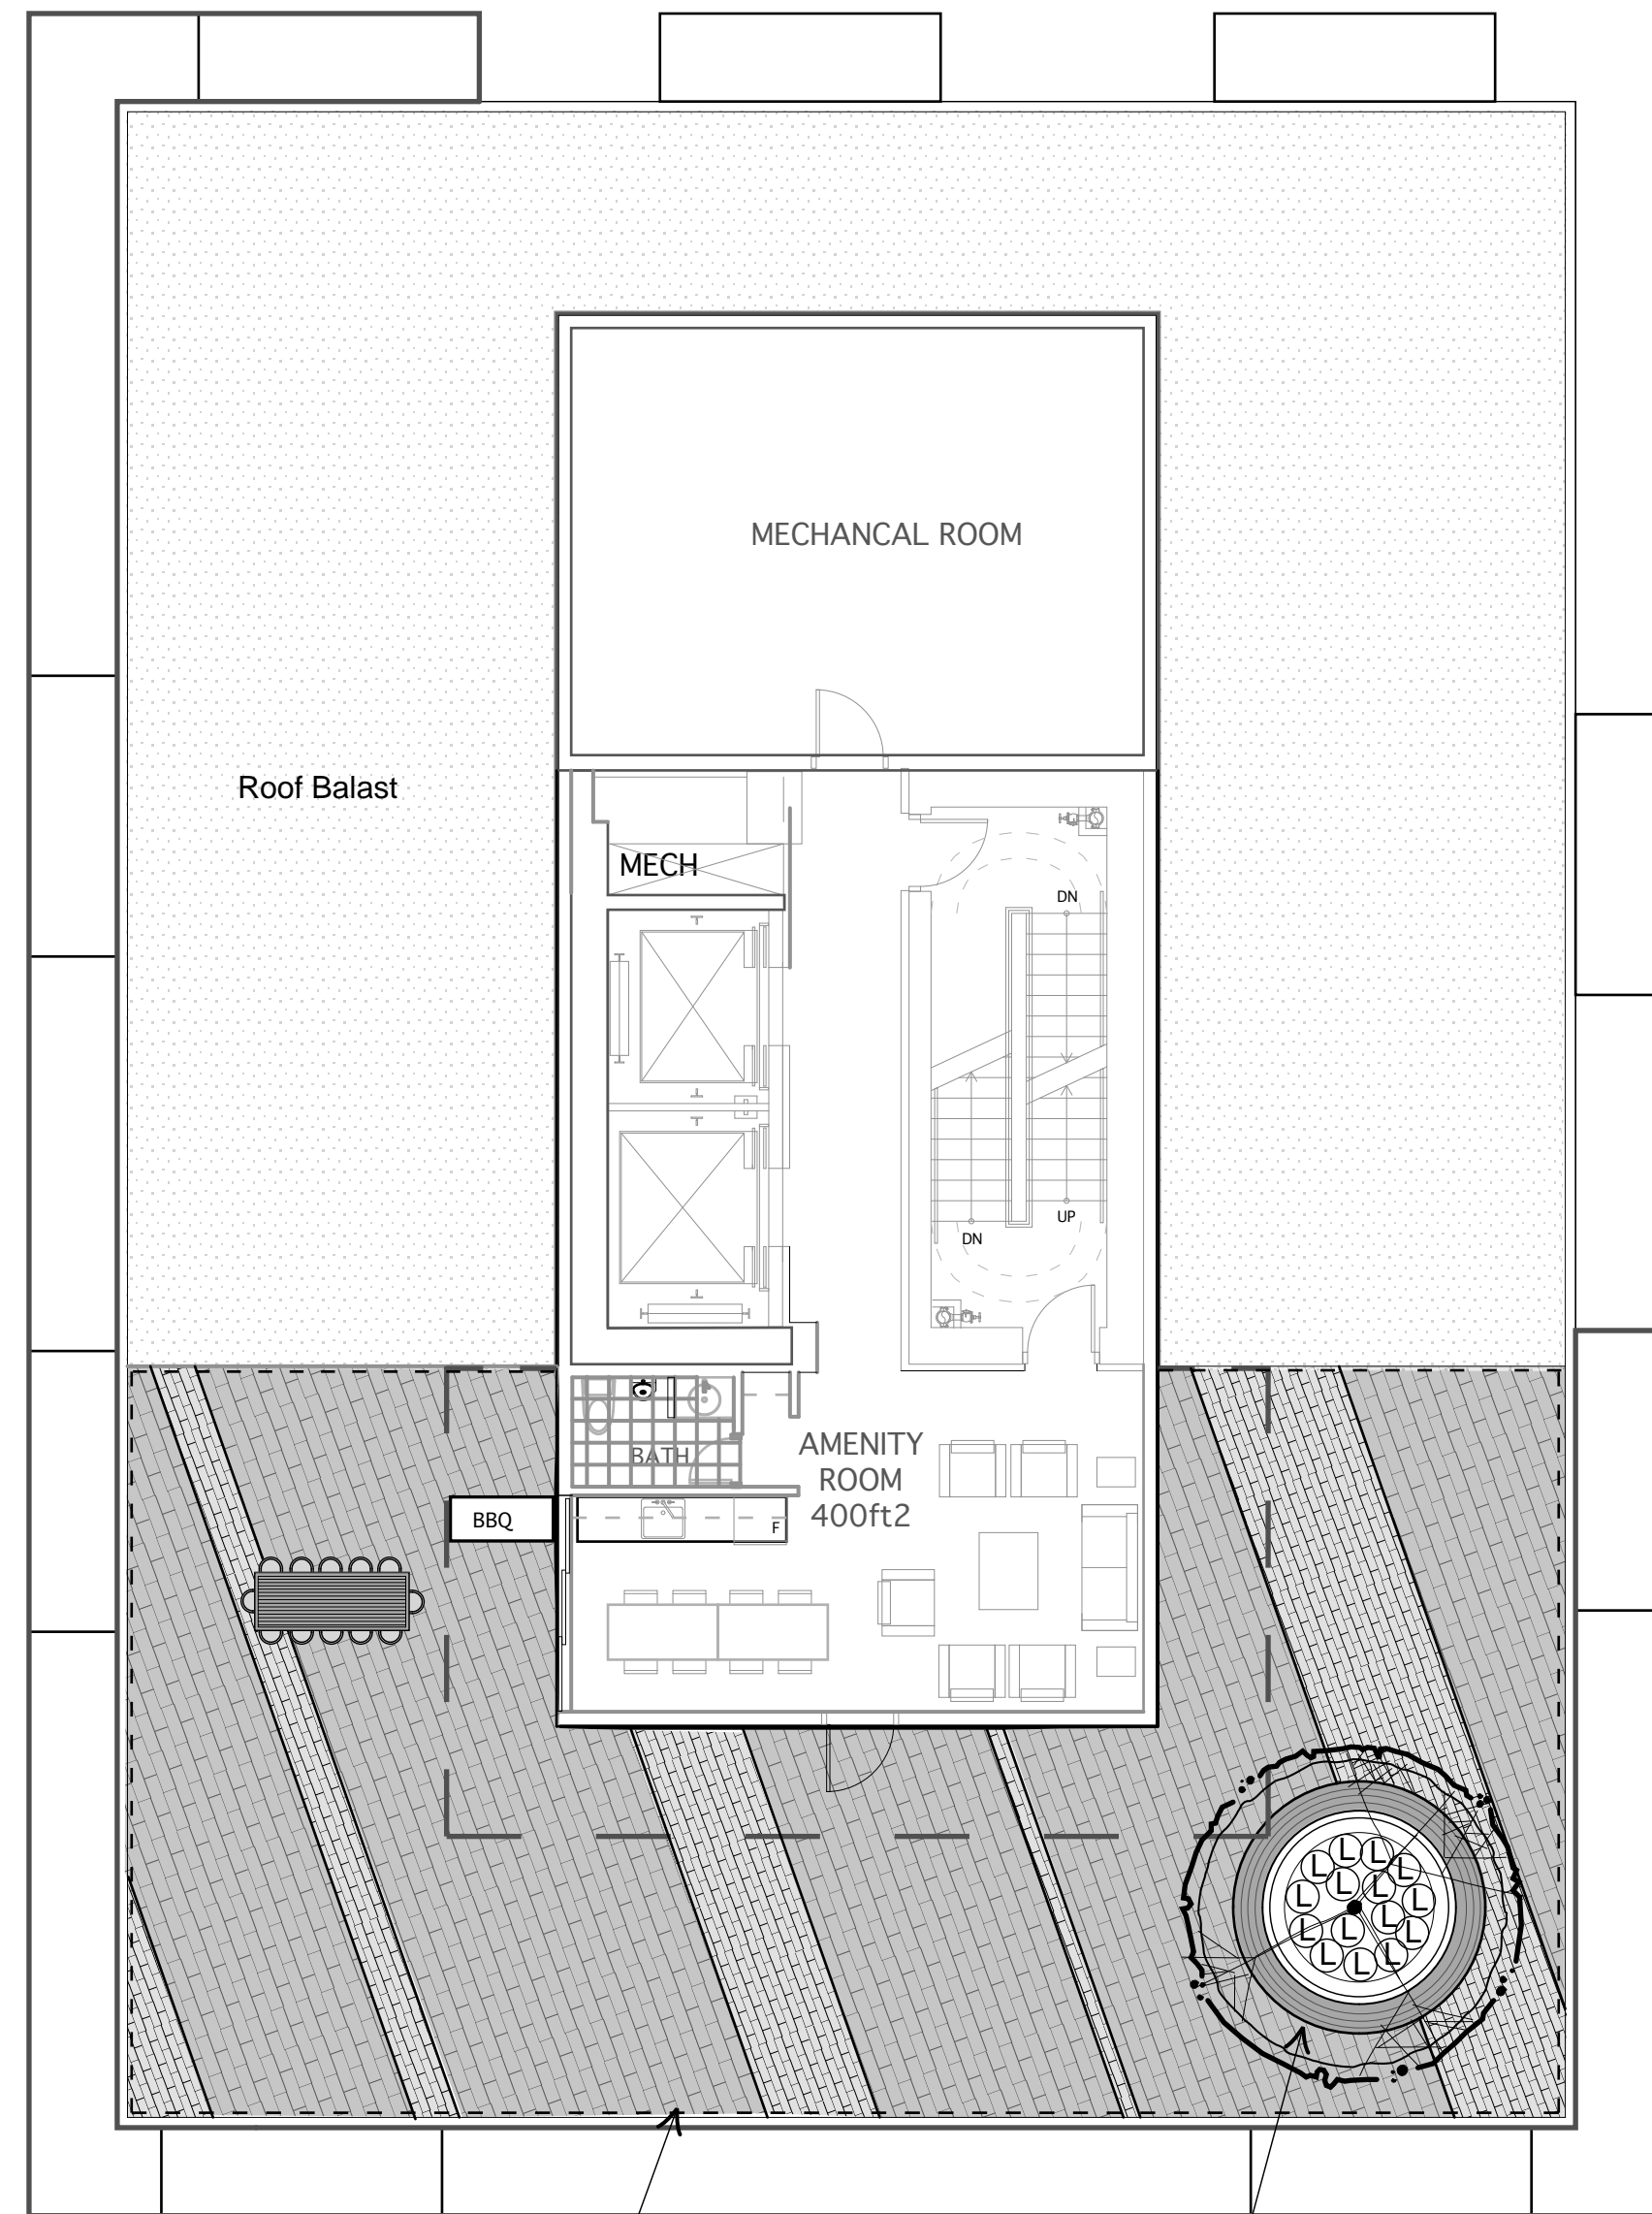

1070mm ht. guardrail

Circular planter with Wooden seating

LEVEL 3

ROOF

PLANT LIST

SYM	QTY	BOTANICAL NAME	COMMON NAME	SIZE	COMMENTS
TREES					
	11	Acer palmatum	Japanese Maple	5cm Cal. B&B	
	1	Cornus Kousa 'Chinensis'	Kousa Dogwood	6cm Cal. B&B	
	1	Koelreuteria paniculata	Golden Rain Tree	7cm Cal. B&B	
	6	Populus tremula erecta	Upright European Aspen	5cm Cal. B&B	
	5	Street tree by COV Standards		6cm Cal. B&B	
	2	Styrax japonica	Japanese Snowbell	6cm Cal. B&B	
SHRUBS/ PERENNIALS					
	80	Calluna vulgaris	Scottish Heather	#1 pot	12" o.c.
	20	Cornus stolonifera 'Kelseyi'	Red-Osier Dogwood	#1 pot	45 cm o.c.
	96	Geranium 'Brookside'	Cranesbill	#1 pot	12" o.c.
	333	Helleborus 'Niger'	Christmas Rose	#1 pot	12" o.c.
	198	Hosta 'Fragrant Blue'	Hosta	#1 pot	12" o.c.
	33	Kalmia latifolia	Mountain Laurel	#3 pot	30" o.c.
	15	Lavendula a. 'Blue Cushion'	English Lavender	#1 pot	18" o.c.
	96	Lithodora diffusa 'Grace Ward'	Lithospermum	#1 pot	12" o.c.
	6	Miscanthus sinensis 'Silberpfeil'	Silver Arrow Miscanthus	#2 pot	24" o.c.
	83	Phlox douglasii 'Crackerjck'	Phlox	#1 pot	12" o.c.
	78	Polystichum munitum	Sword Fern	#1 pot	18" o.c.
	72	Rhododendron 'ElysaBeth'	Red Rhododendron	#2 pot	24" o.c.
	40	Rosa 'JP Connell'	Explorer Rose	#2 pot	24" o.c.
	30	Sarcococca hook. humilis	Small Himalaya Sarcococca	#2 pot	18" o.c.
	61	Skimmia reevesiana	Skimmia	#2 pot	24" o.c.
	254	Taxus media hicksii	Yew Hedge	#2 pot	5' ht. B&B RB to RB
	293	Vina minor 'Sterling Silver'	Myrtle	#1 pot	12" o.c.
EXTENSIVE GREEN ROOF					
	2500	Sedum 'Alba'	Worm Grass	#1 pot	12" o.c.
	800	Sedum forsterianum 'Silver Stone'	Stone-Crop	#1 pot	12" o.c.
URBAN AGRICULTURE PLOTS (TEMPORARY PLANTING)					
	100 m2	Coreopsis verticillata	Thread-leaved Coreopsis	#1 pot	12" o.c.
		Echinacea	Purple Coneflower		
		Fragaria	Strawberry		
		Geranium	Cranesbill		
		Liatris spicata	Gayfeather		
		Phlomis	Jerusalem Sage		
		Salvia	Sage		
		Sedum 'Autumn Joy'	Stone-Crop		
		Verbascum	Mullein		
		Verbena	Verbena		
		Carex flacca	Sedge		
		Leymus arenarius	Lyme Grass		
		Oregano	Oregano		
		Thymus	Thyme		

General Planting Notes:

1. All work shall meet or exceed the requirements as outlined in the current Edition of the B.C. Landscape Standard.
2. Plant sizes and related container classes are specified according to the B.C. Landscape Standard current Edition. For container classes #3 and smaller, plant sizes shall be as shown in the plant list and the Standard; for all other plants, both plant size and container class shall be as shown in the plant list.
3. All planted areas are to be irrigated. See Irrigation Plan. All irrigation to be to IIABC Standards.
4. All Planted areas shall have weed control fabric, mulch and plastic edgers (except where abutting concrete curb walk or other solid edge) to City of Burnaby Standards. See details and specification.

DP/ REZONNING APPLICATION 7 Oct. 2009

HENRIQUEZ • PARTNERS
Architects
Urban Designers

402 West Pender Street
Vancouver, BC V6B 1T6
Tel: 604.687.5681
Fax: 604.687.8530

JOB TITLE

RENTAL TOWER
1401 COMOX ST.
VANCOUVER, BC

CONSULTANT