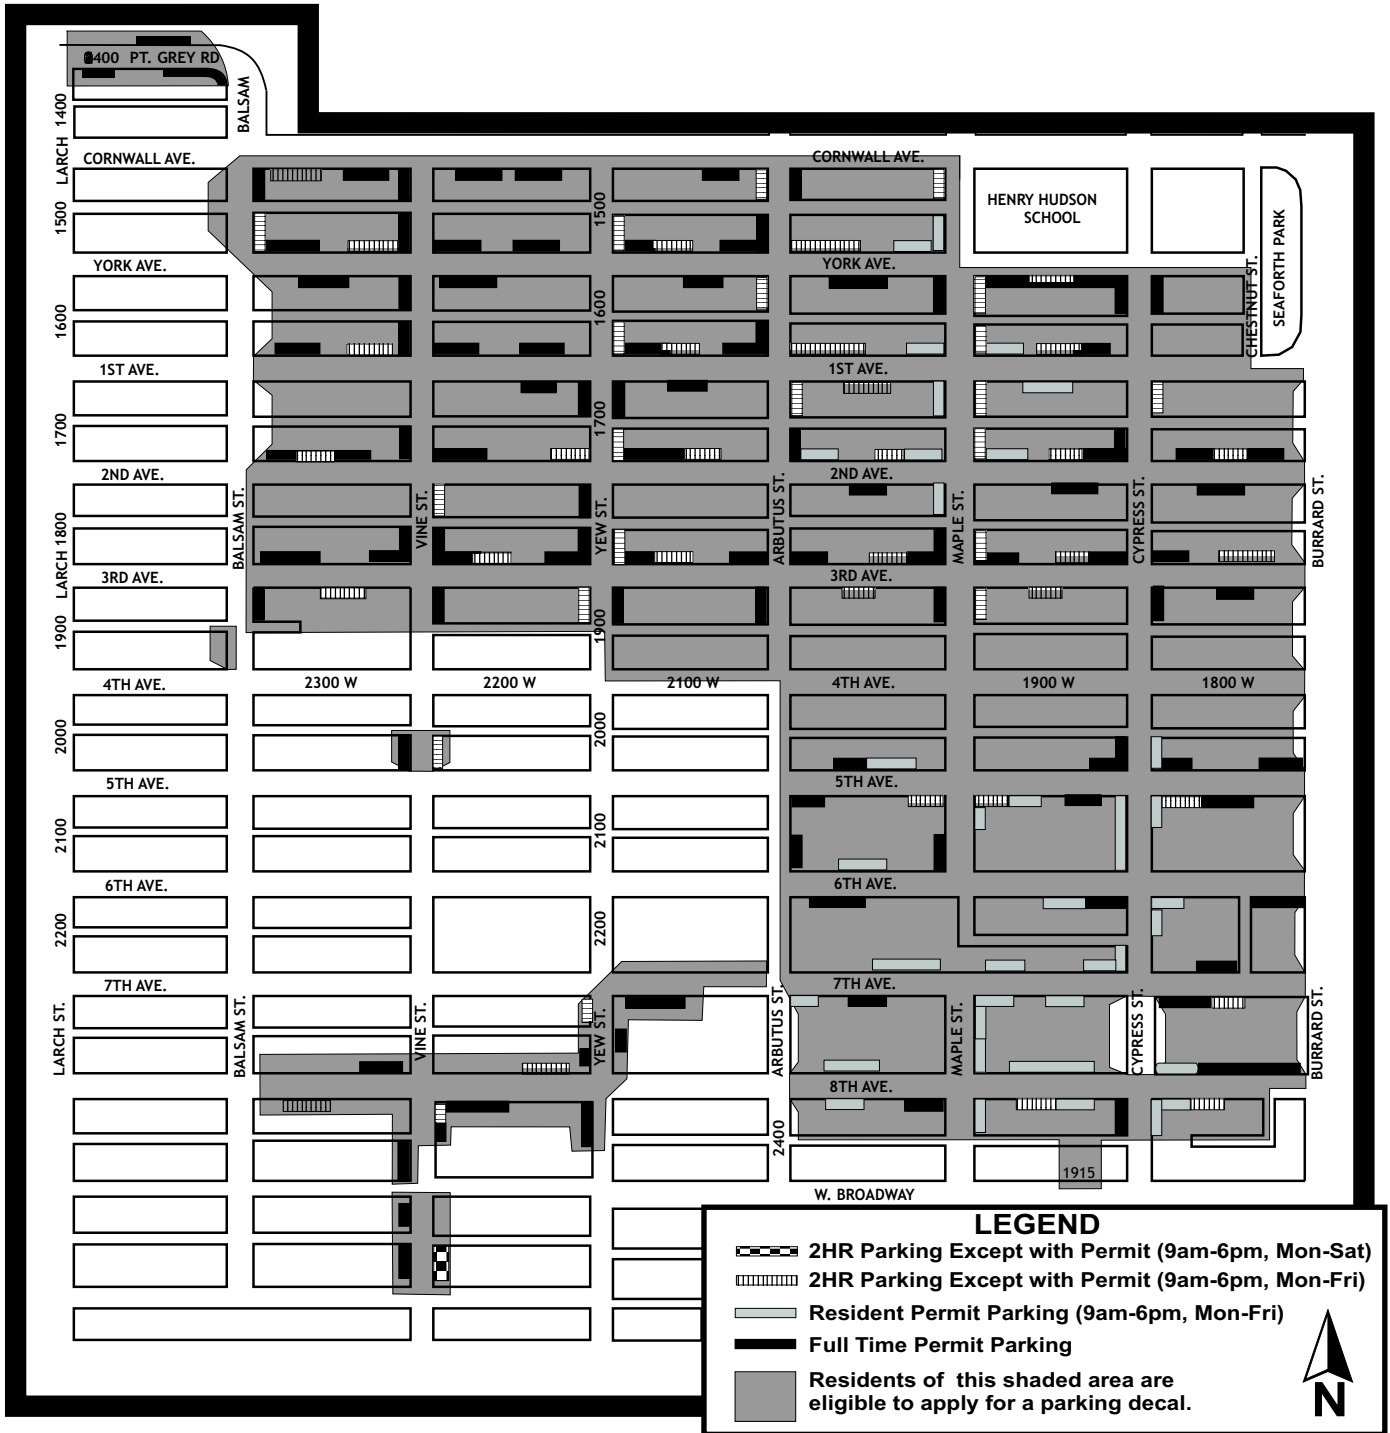

Kitsilano Resident Permit Parking

Updated February 2009

This map is provided as a guide only, please refer to the posted street signs when parking.