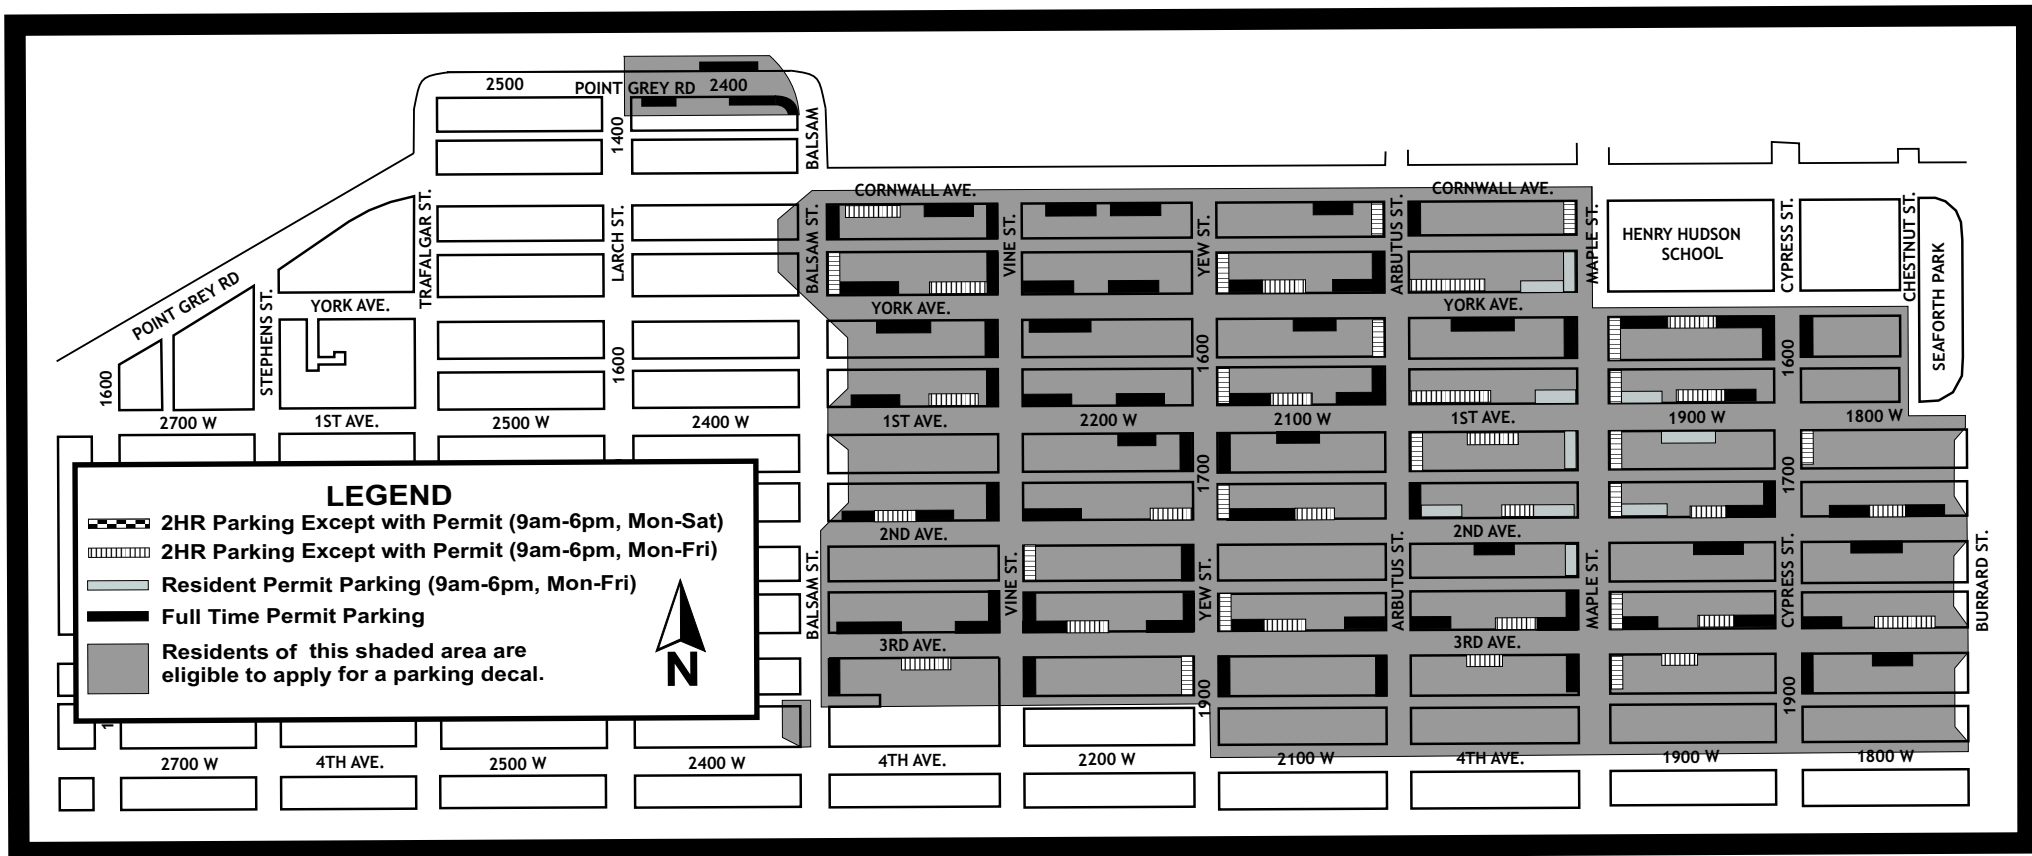

Kitsilano North Resident Permit Parking

Updated Nov 2010

This map is provided as a guide only, please refer to the posted street signs when parking.