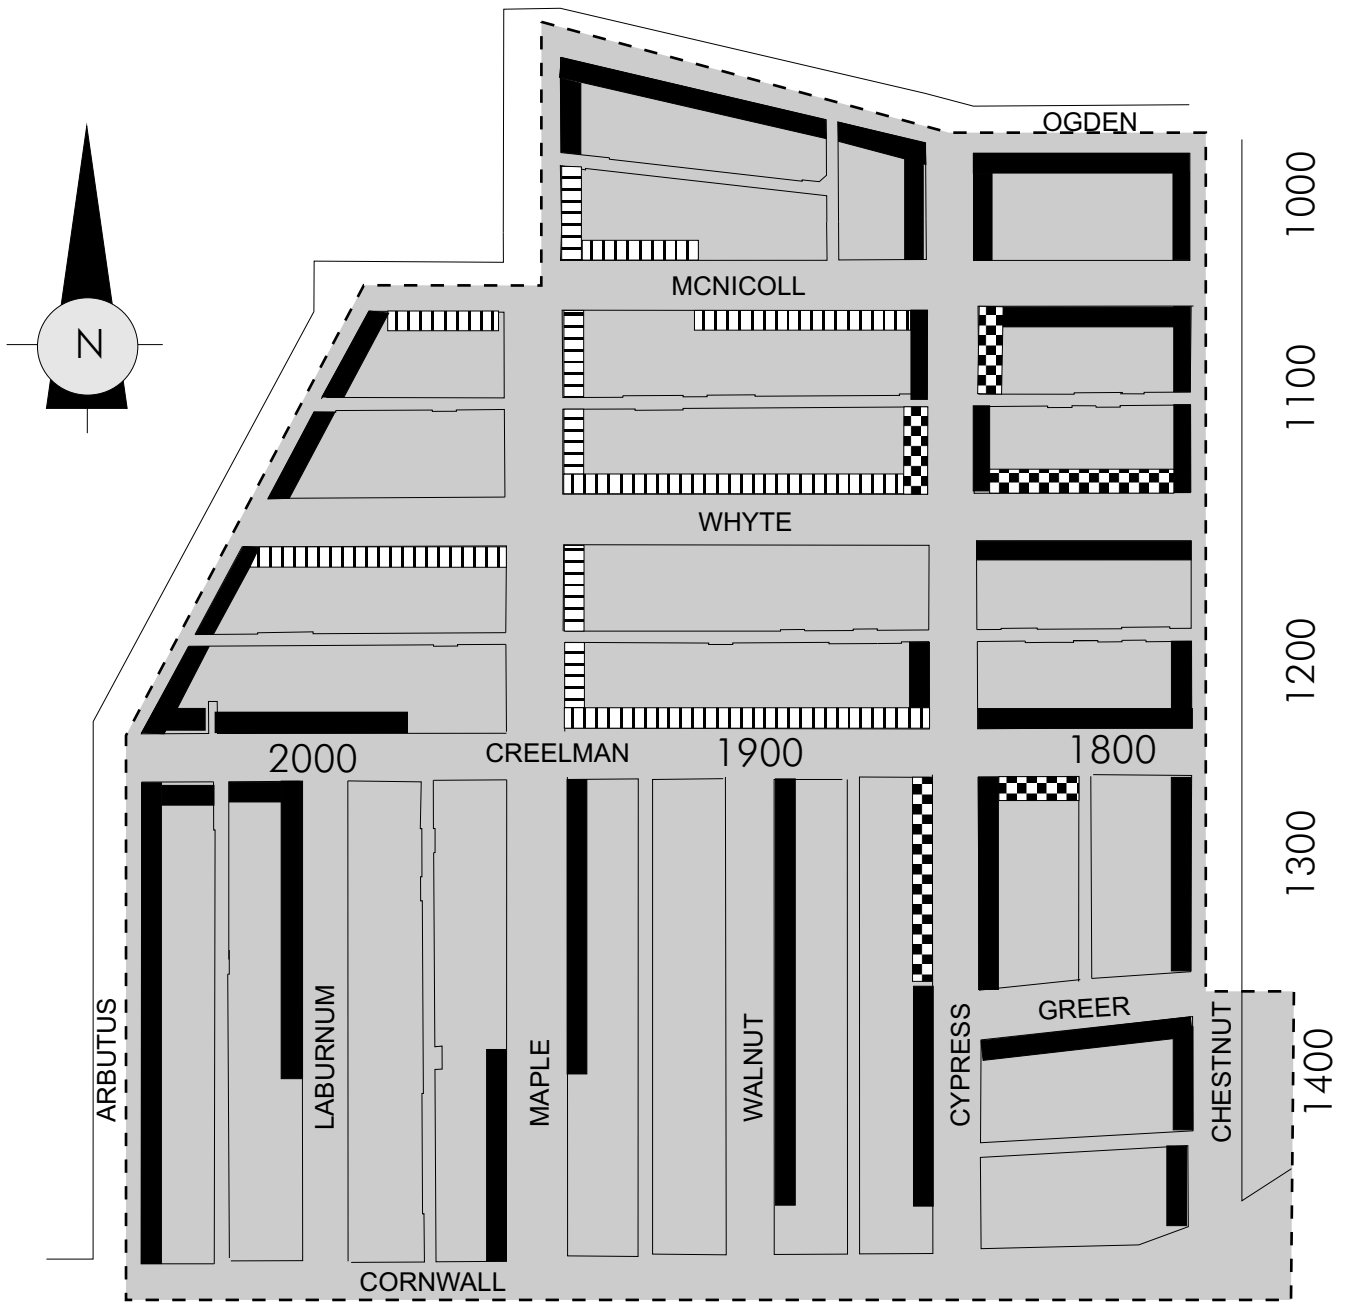

KITSILANO POINT RESIDENT PERMIT ZONE

	Resident Permit Parking in effect all year round		2 hour parking 9am-6pm Mon-Fri, Except With Permit
	Resident Permit Parking only in effect from April 15 to September 15		Residents of this shaded area are eligible to purchase a parking decal*

* by council order there is a limit of two decals per dwelling

updated June 2011