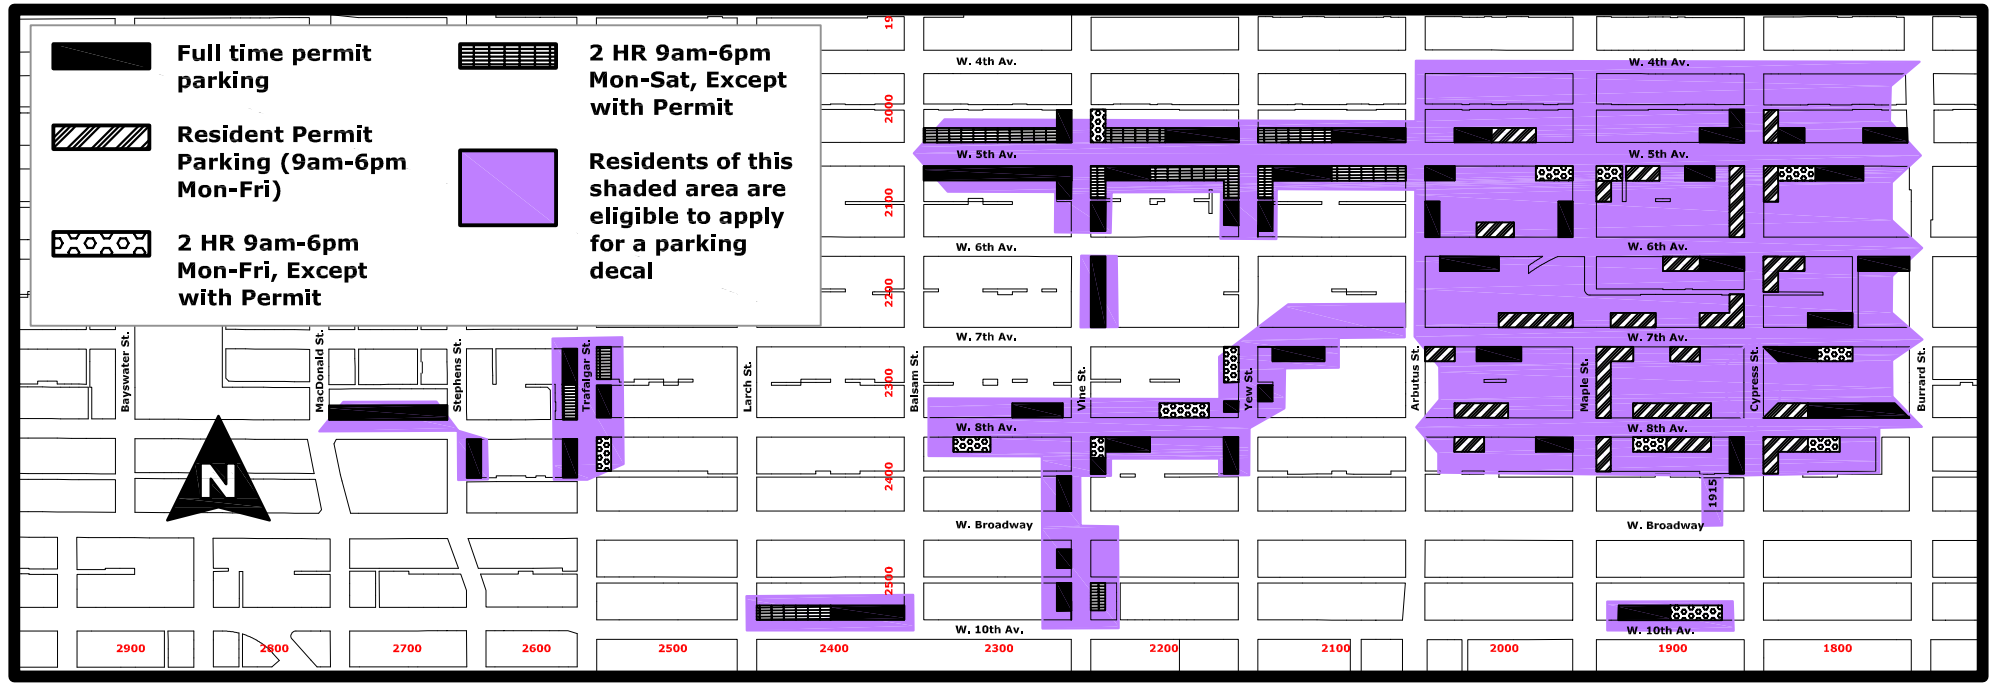

### LOCATION AND TIME

**Saturday, November 24th, 10am-2pm**  
at the **Kitsilano Neighbourhood House,**  
2325 West 7th Avenue

The lobby is not wheelchair accessible so please call ahead to the Neighbourhood Parking and Transportation Branch via 3-1-1.

Please see reverse for ID REQUIREMENTS AND FEES

\*\* This map is provided as a guide only. Please refer to the posted street signs when parking. \*\*