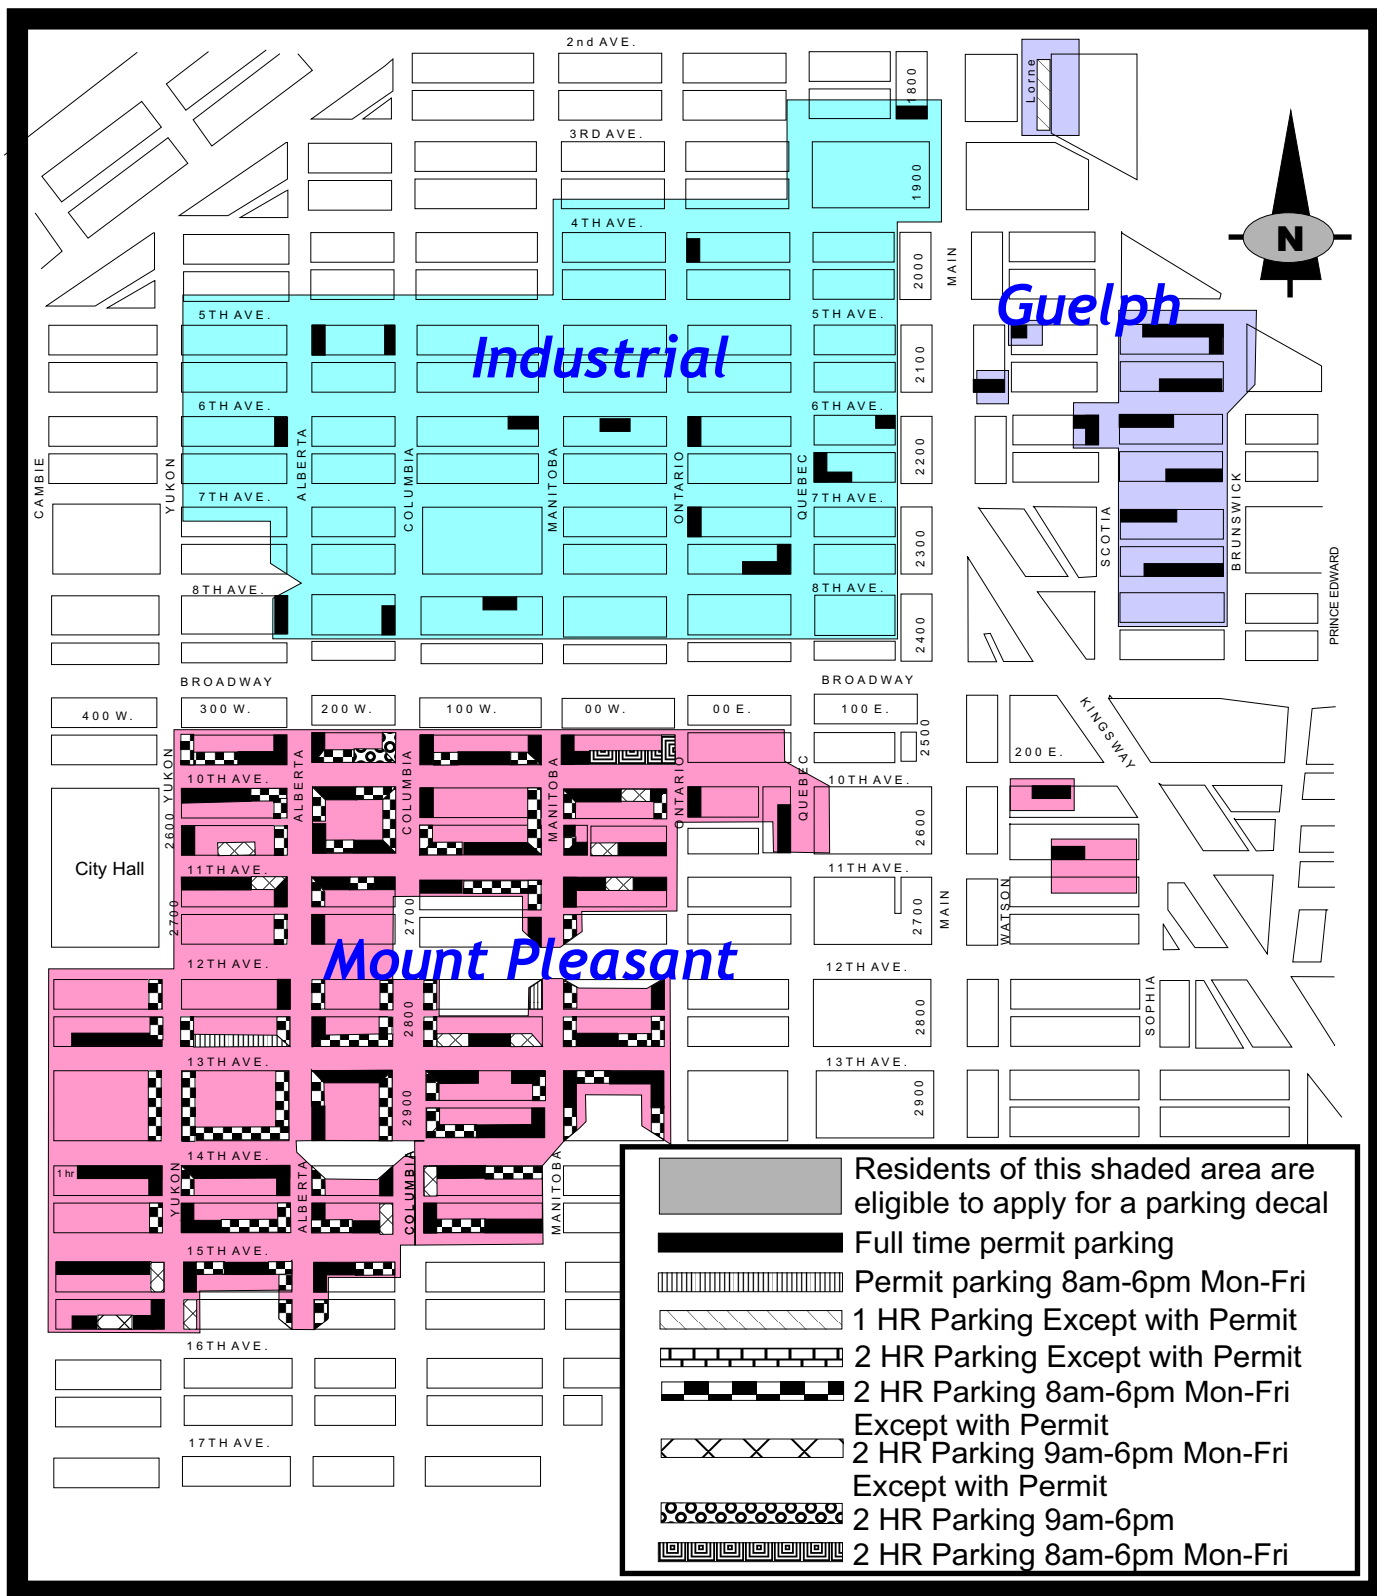

NEW! Mount Pleasant Permit Parking Boundary Changes

The boundaries for the Mount Pleasant Permit Parking zone have been changed. The zone has been divided into three separate permit areas; Mount Pleasant, Industrial and Guelph permit zones.

Please familiarize yourself with the boundaries of the new zone in which you live. Residents must display the correct permit for the residential area in which they live, in order to avoid being ticketed.

Extended hours for renewal:
Thursday, August 18, 2011, 1:30pm-5:45pm
Location: City Hall, 453 West 12th Avenue, (12th Ave. Entrance)

*This map is provided as a guide only, please refer to the posted street signs when parking.