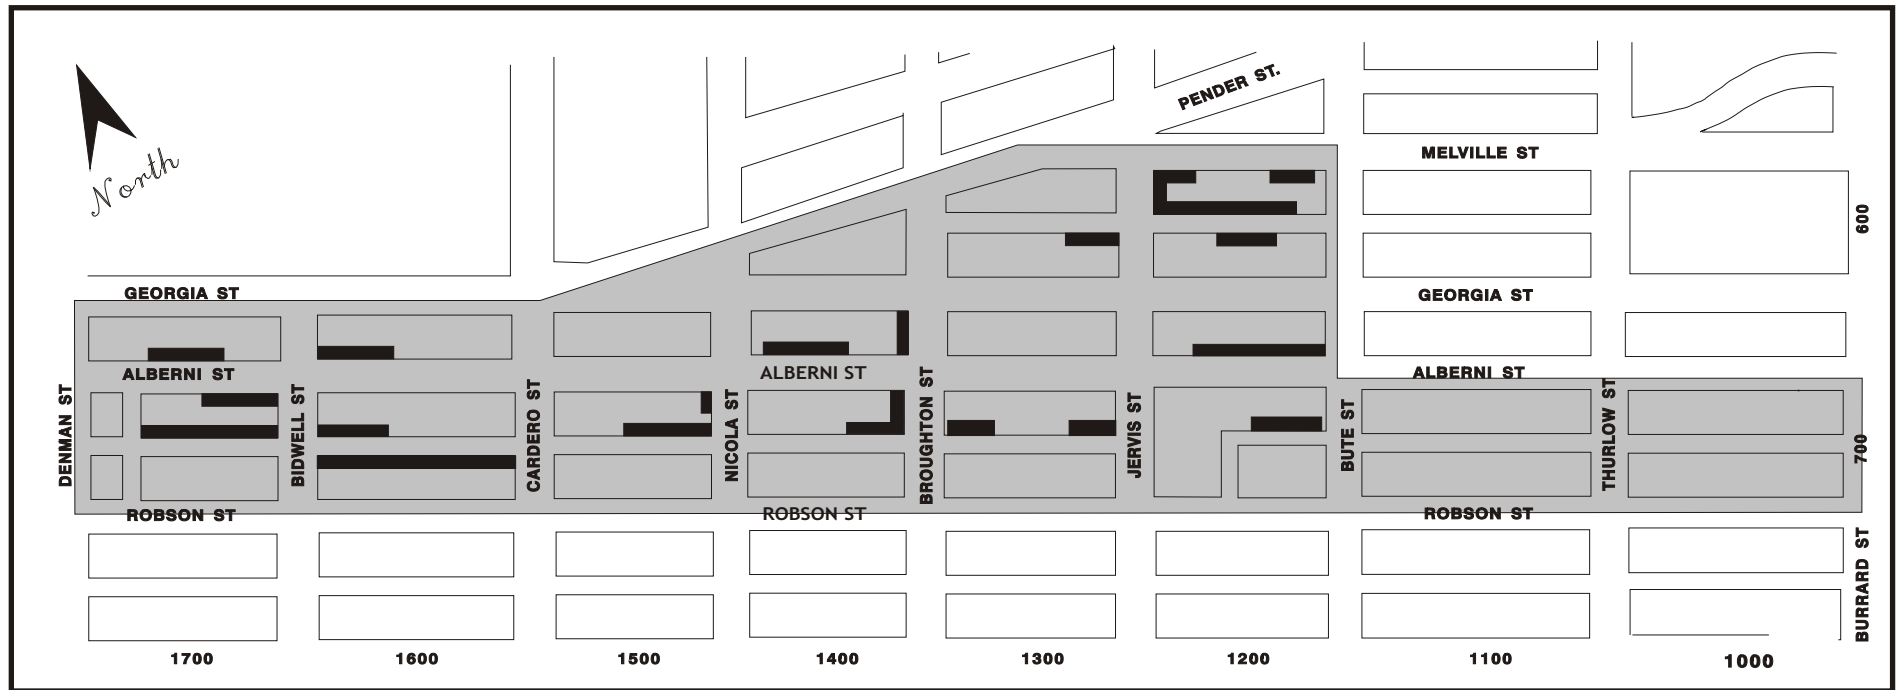

# Robson North Residential Permit Zone

updated January 2006

	Full time permit parking
	Residents of this shaded area are eligible to apply for a parking decal