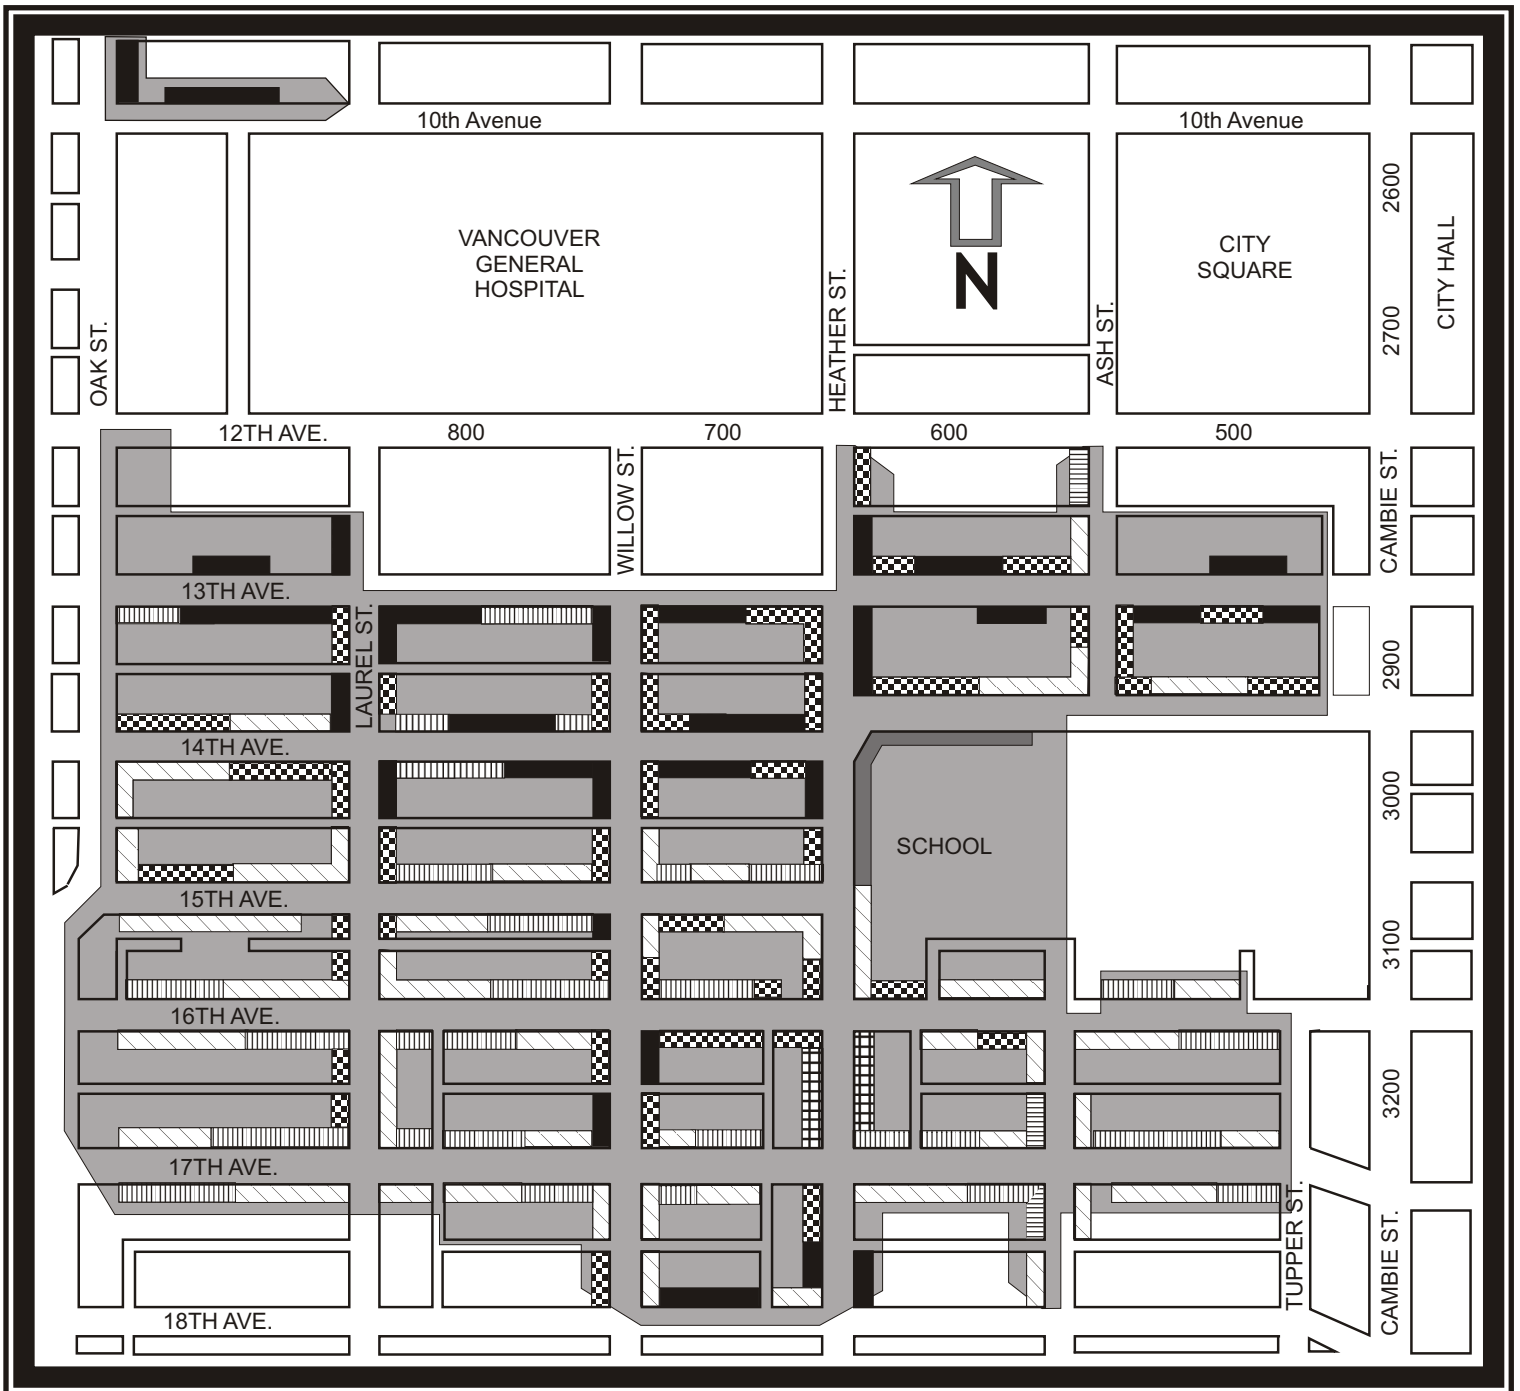

VGH RESIDENT PERMIT ZONE

- | | | | |
|---|--|---|--|
|  | FULL TIME PERMIT PARKING |  | 2 HR PARKING (9AM - 6PM) NO EXEMPTIONS |
|  | PERMIT PARKING (6AM - 6PM) |  | NO PARKING SCHOOL DAYS (8AM - 5PM) |
|  | 2HR PARKING (6AM - 6PM) PERMITS EXEMPT |  | RESIDENTS WHO RESIDE IN THIS SHADED AREA MAY PURCHASE DECALS |
|  | 2 HR PARKING (6AM - 6PM) NO EXEMPTIONS | | |