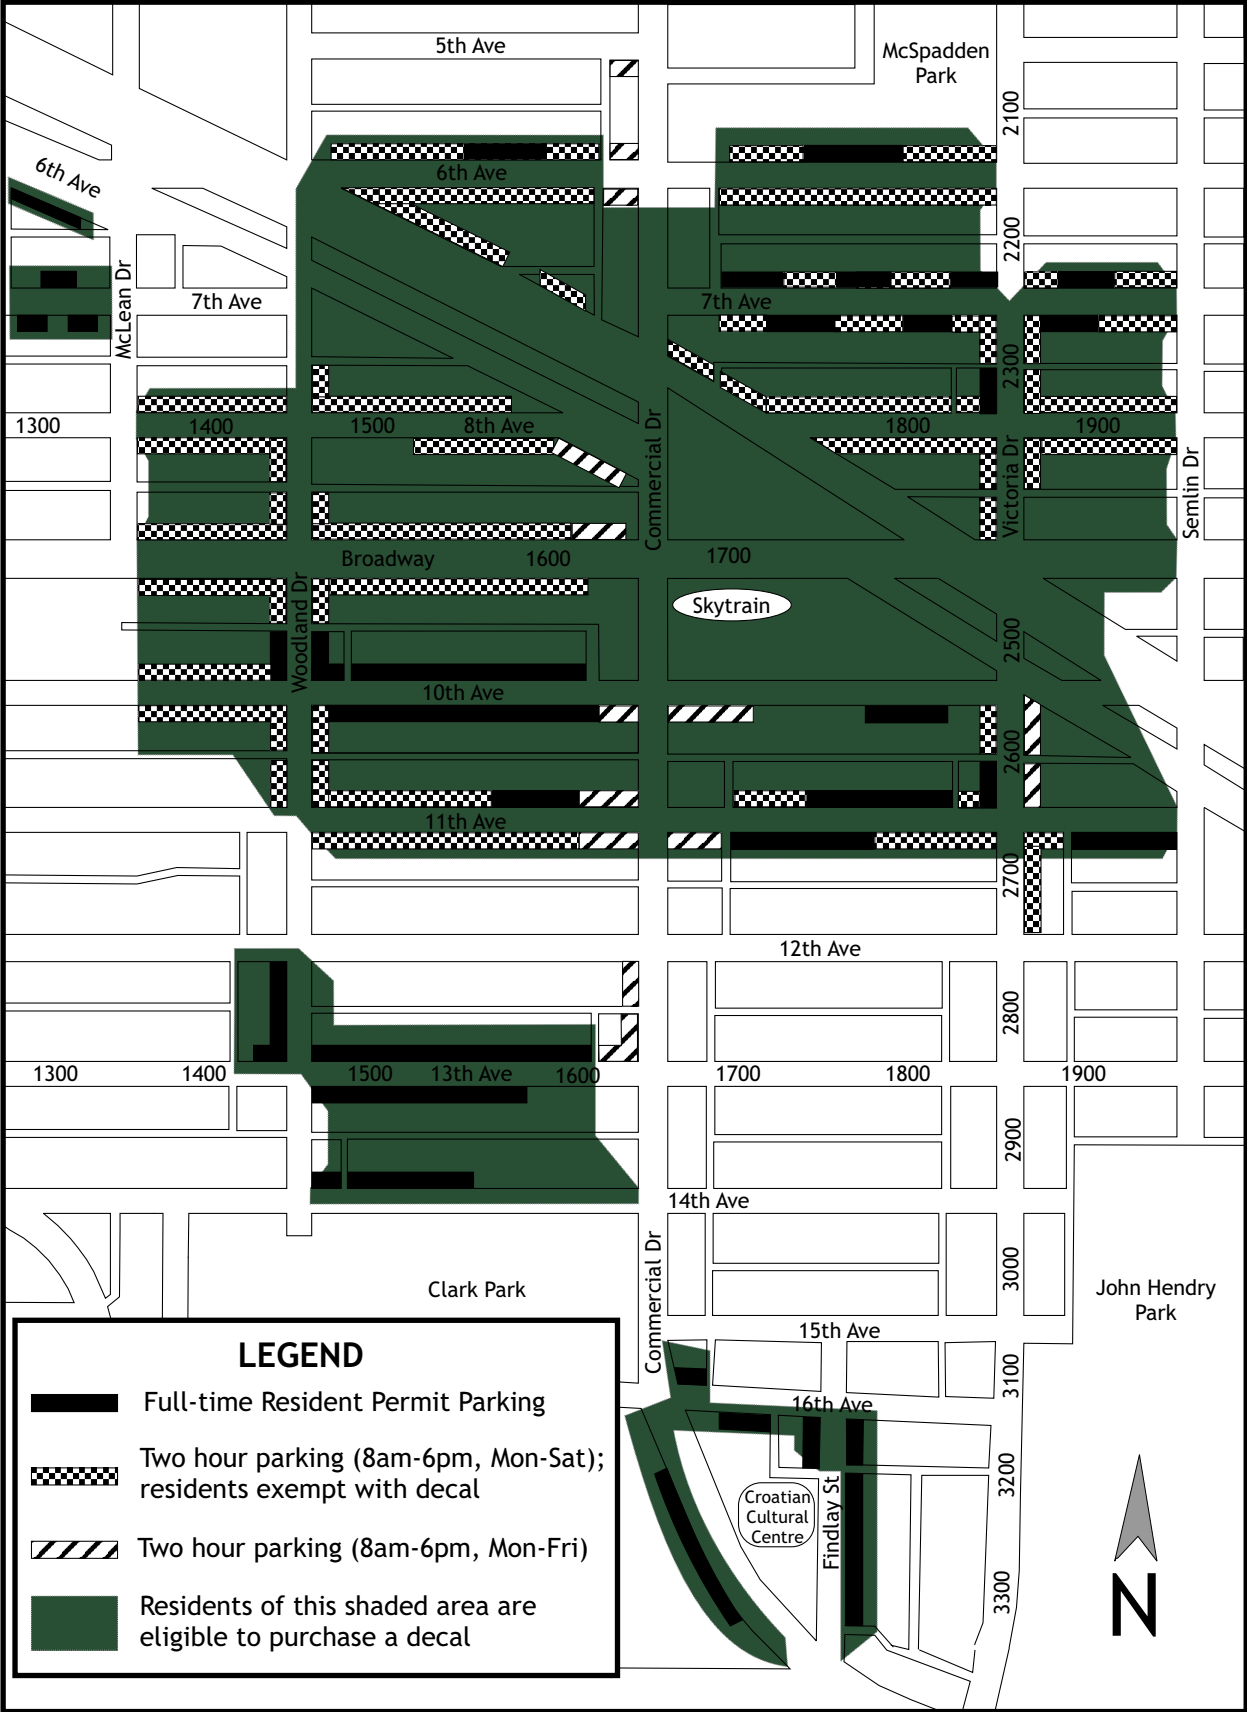

# BROADWAY STATION RESIDENTIAL PERMIT ZONE

Updated August 6, 2010

This map is provided as a guide only, please refer to the posted street signs when parking.