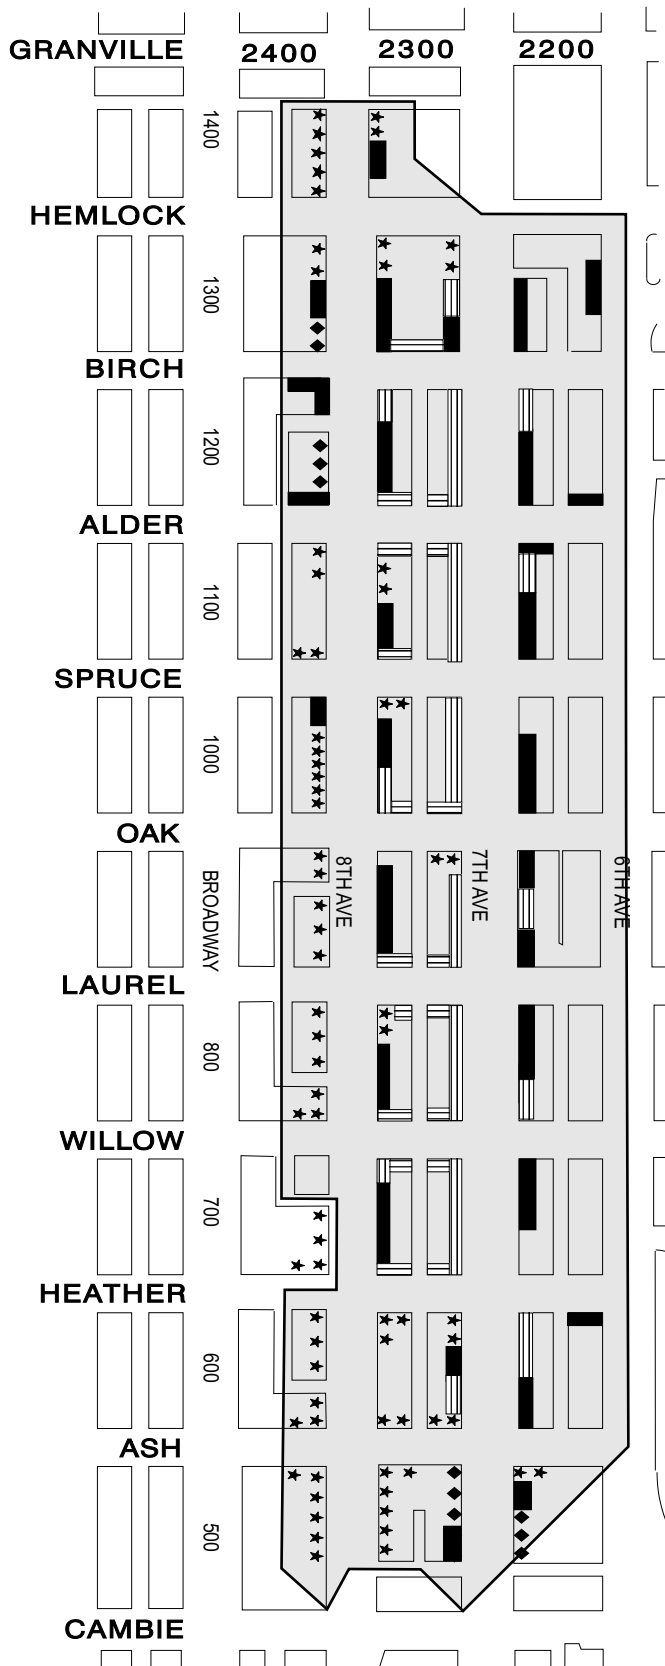

# FAIRVIEW SLOPES RESIDENT PERMIT ZONE

|  |   |
|--|---|
|  | FULL TIME RESIDENT PERMIT PARKING   |
|  | 2HR PARKING (9am-6pm, MON - FRI)<br>RESIDENT EXEMPT WITH DECAL                |
|  | 2HR PARKING (9am-6pm, MON-FRI)  |
|  | PARKING METERS  |
|  | RESIDENTS OF THIS SHADED<br>AREA ARE ELIGIBLE TO APPLY<br>FOR A PARKING DECAL |