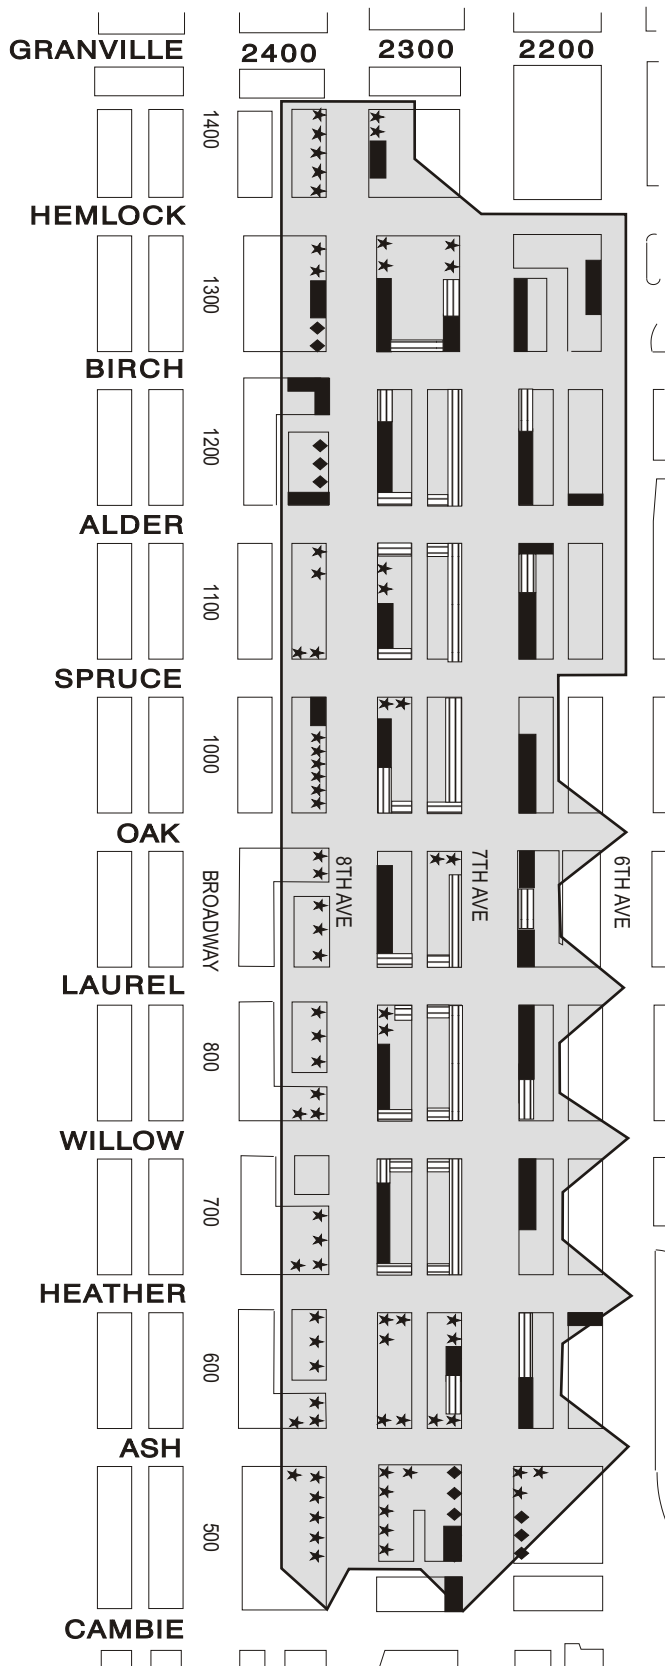

FAIRVIEW SLOPES RESIDENT PERMIT ZONE

	FULL TIME RESIDENT PERMIT PARKING
	2HR PARKING (9am-6pm, MON - FRI) RESIDENT EXEMPT WITH DECAL
	2HR PARKING (9am-6pm, MON-FRI)
	PARKING METERS
	RESIDENTS OF THIS SHADED AREA ARE ELIGIBLE TO APPLY FOR A PARKING DECAL