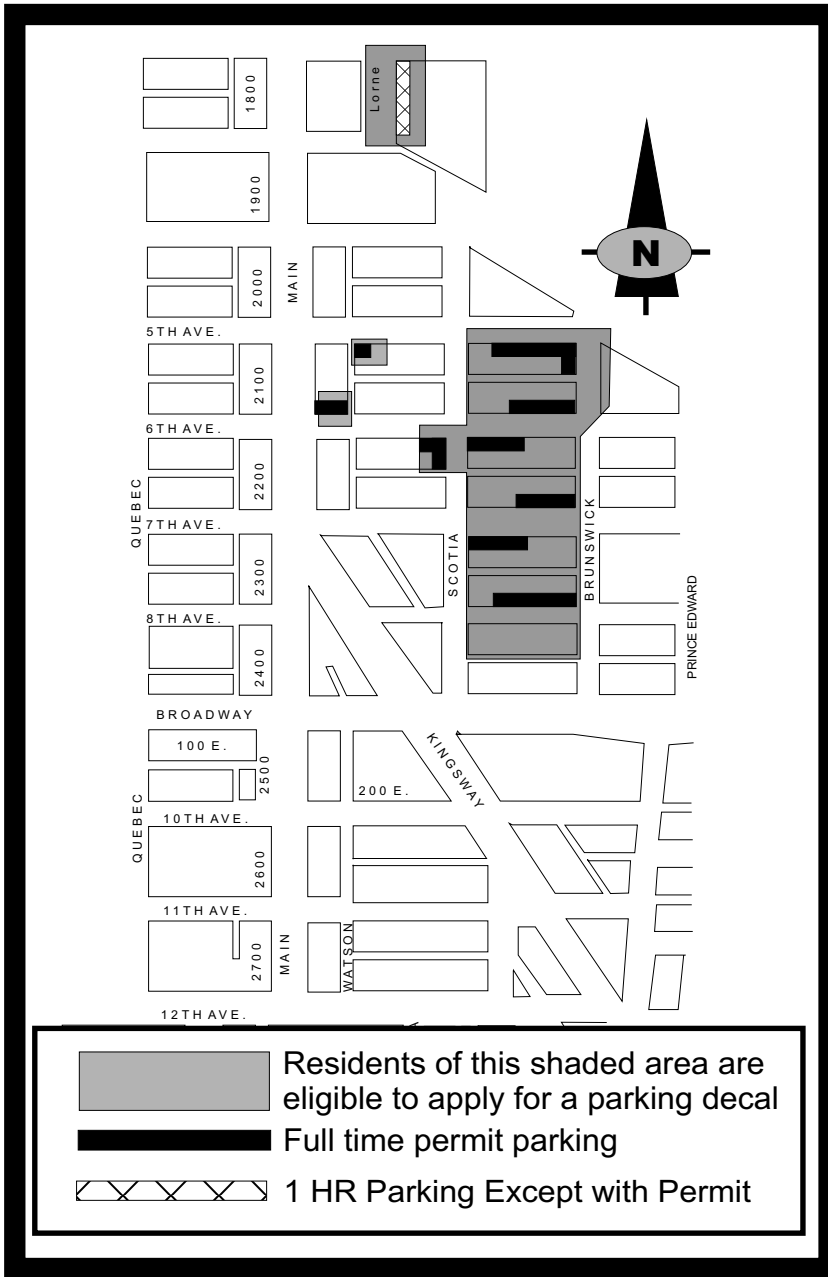

# GUELPH RESIDENT PERMIT ZONE

Updated Jan 2012

*\*This map is provided as a guide only, please refer to the posted street signs when parking.*