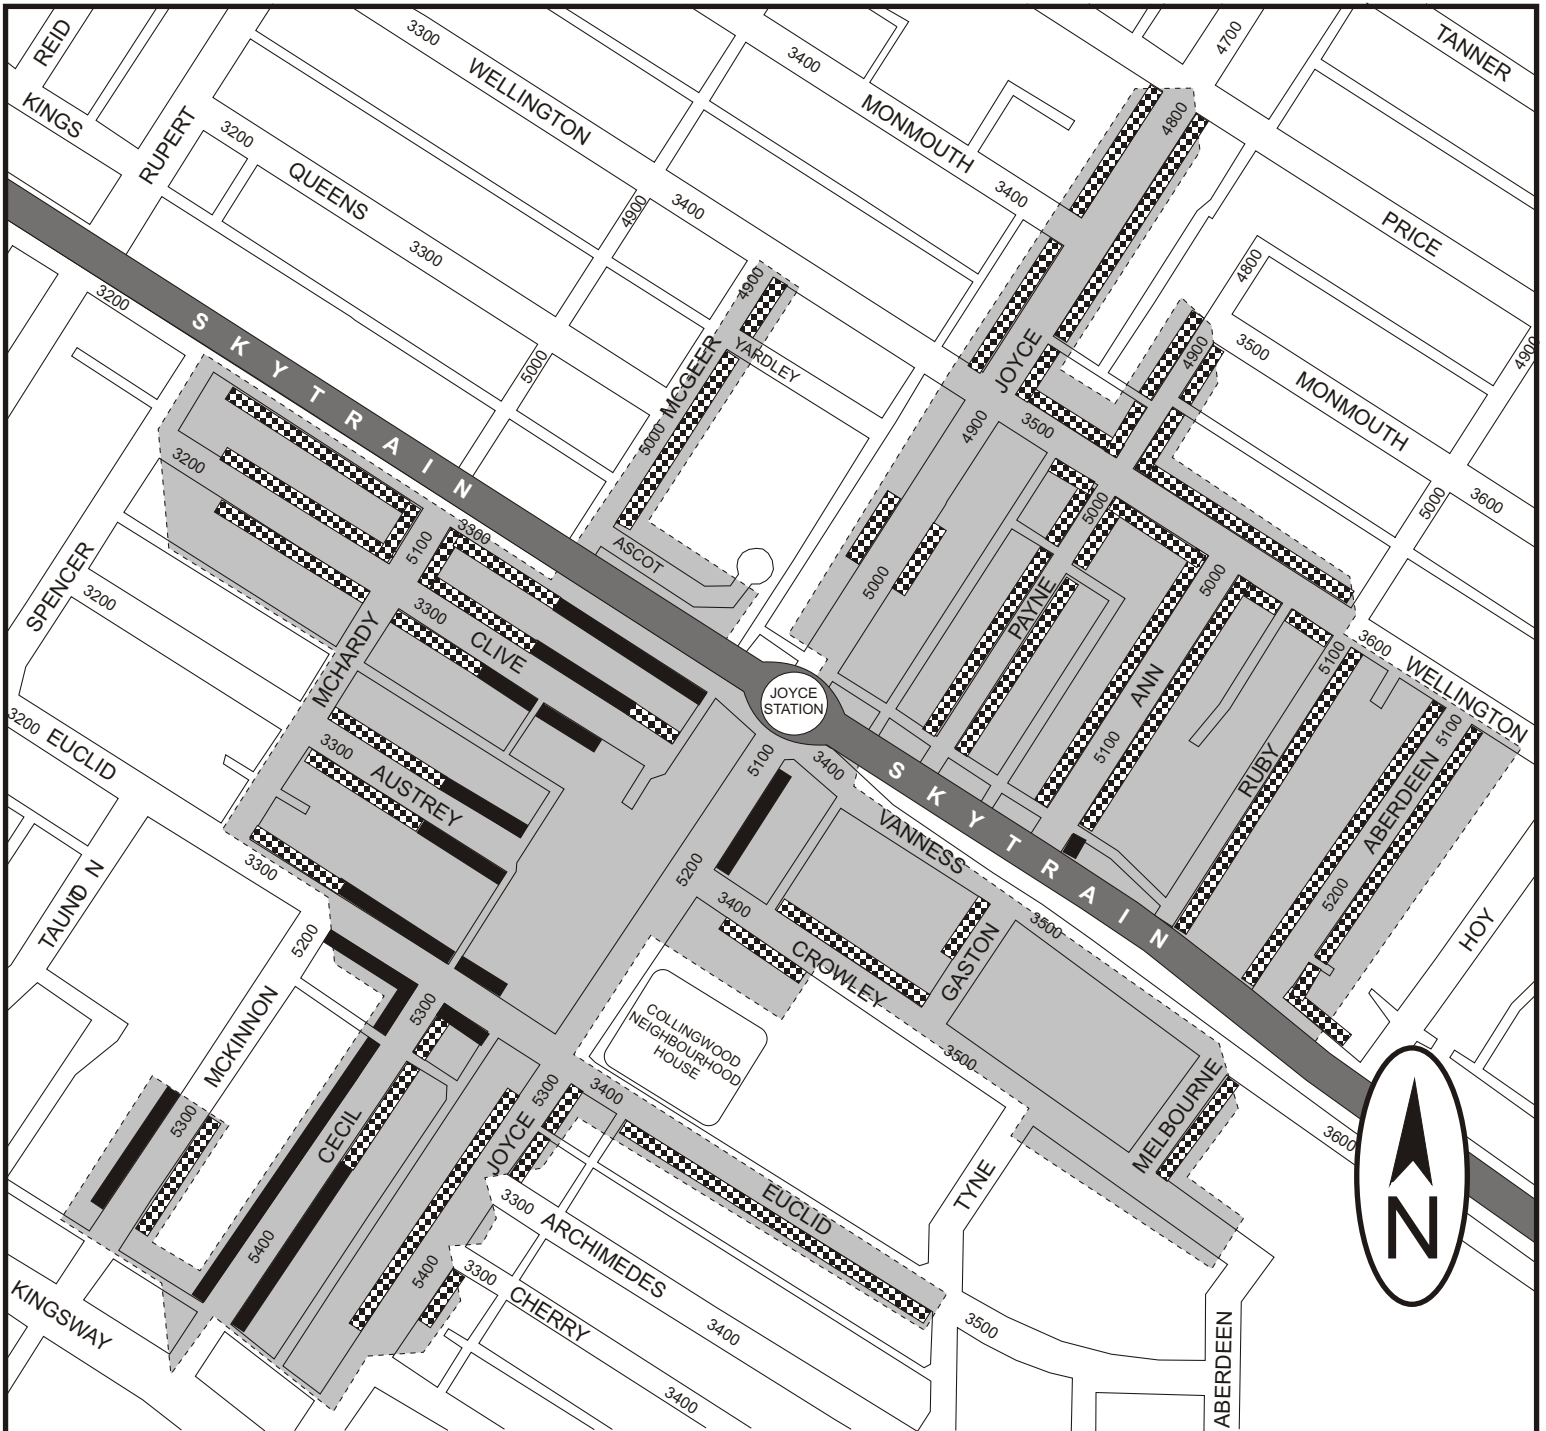

JOYCE STATION RESIDENT PERMIT ZONE

-  FULL TIME PERMIT PARKING
-  2HR PARKING (8AM-6PM MON-SAT) EXCEPT WITH PERMIT

 INDIVIDUALS WHO RESIDE IN THIS SHADED AREA MAY APPLY TO PURCHASE A PARKING DECAL