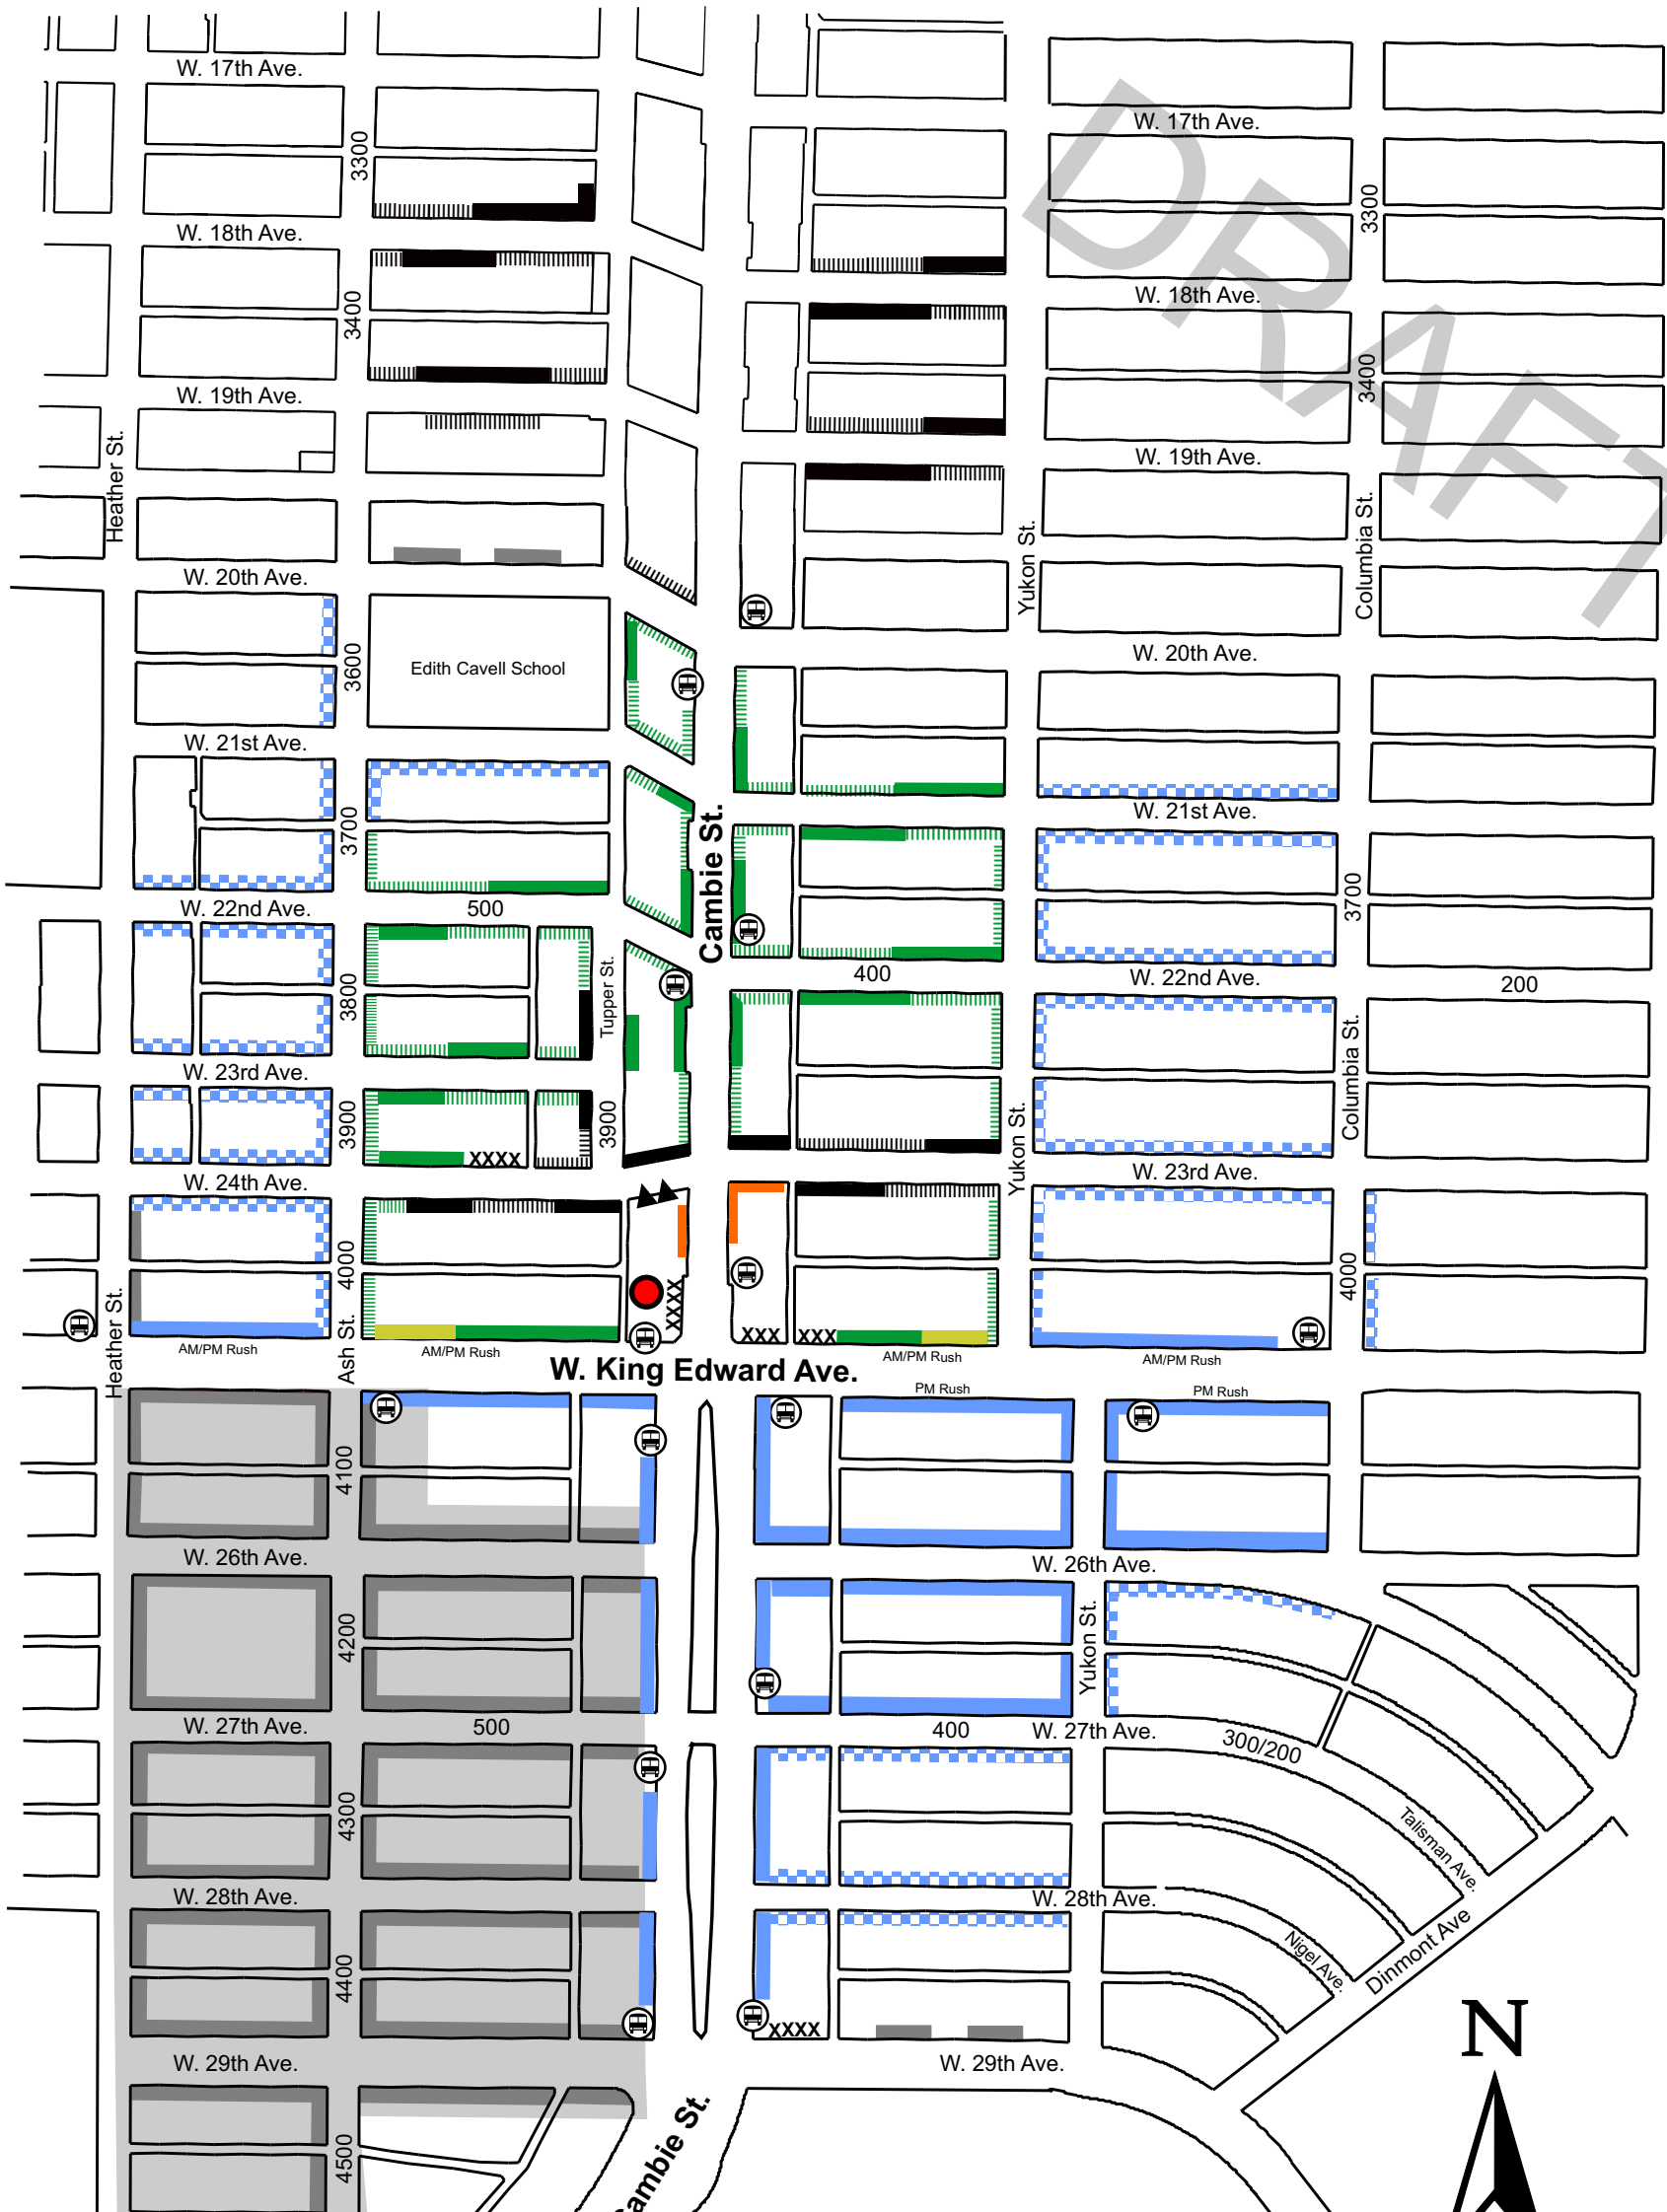

King Edward Station

(Cambie Village) Residential Parking Proposal

Legend	
Existing 2-hr Mon-Sat Except With Permit	
Existing Resident Permit Parking	————
Existing Resident Parking Only	————
No Stopping Anytime	XXX
Existing Parking Meters	▲
Bus stop	⊞
Proposed Resident Permit Parking	————
Proposed full-time Resident Parking Only	————
Proposed Resident Parking Only 9am - 6pm Mon-Sat	▤▤▤▤
Proposed 2-hr Mon-Sat Except With Permit	
Proposed 2-hr 9:30am-3:00pm Mon-Sat Except with permit	————
Non-residential use	————
Canada Line Station	●