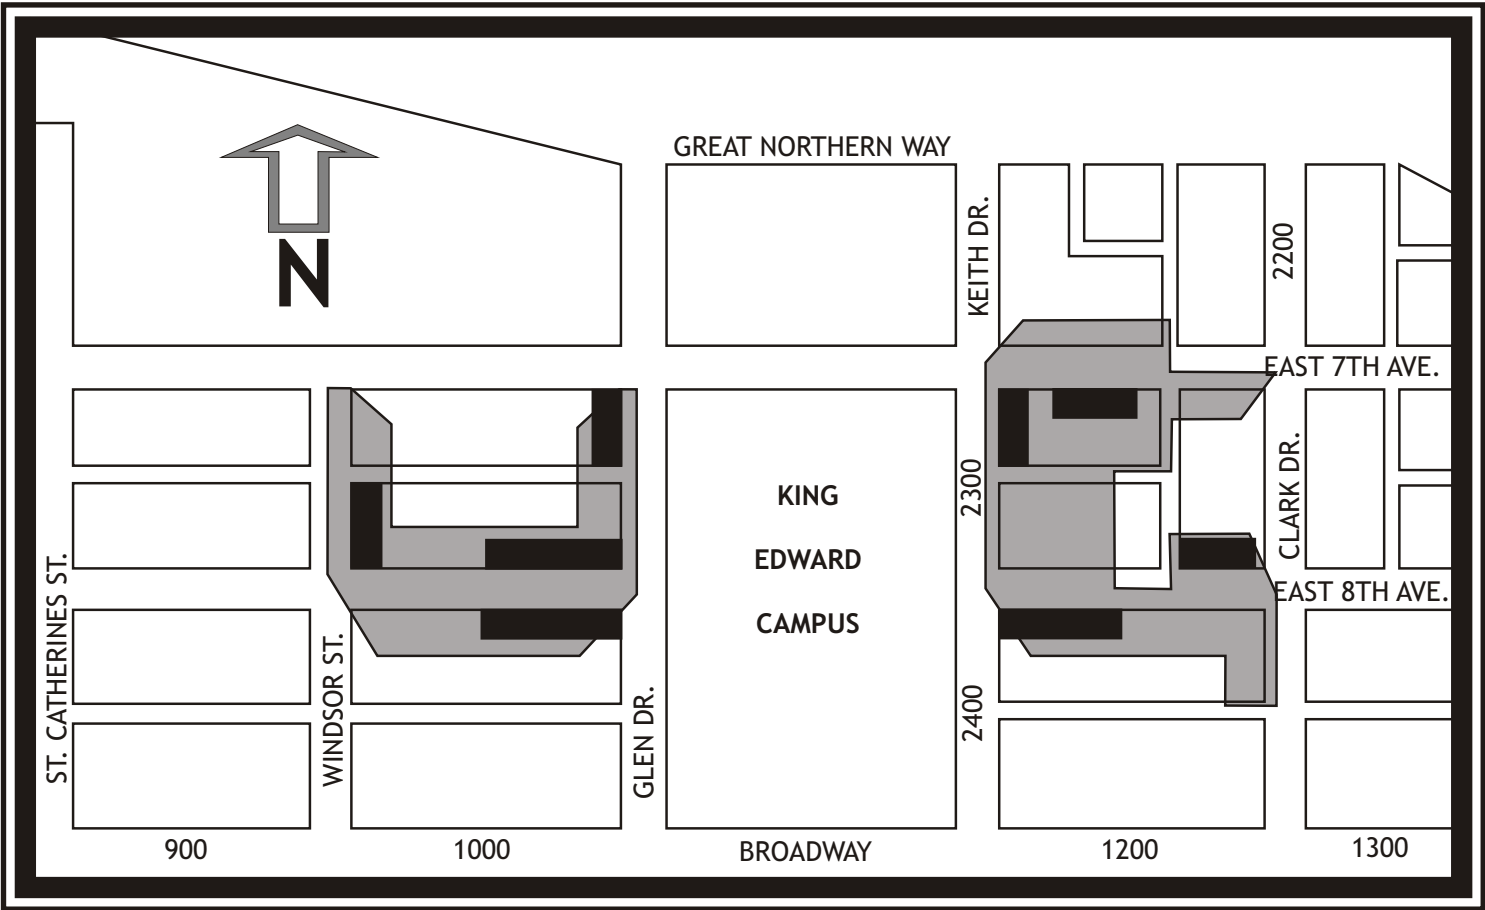

KING EDWARD CAMPUS RESIDENT PERMIT ZONE

-  FULL TIME PERMIT PARKING
-  RESIDENTS OF THIS SHADED AREA ARE ELIGIBLE TO APPLY FOR A PARKING DECAL

updated December 2005