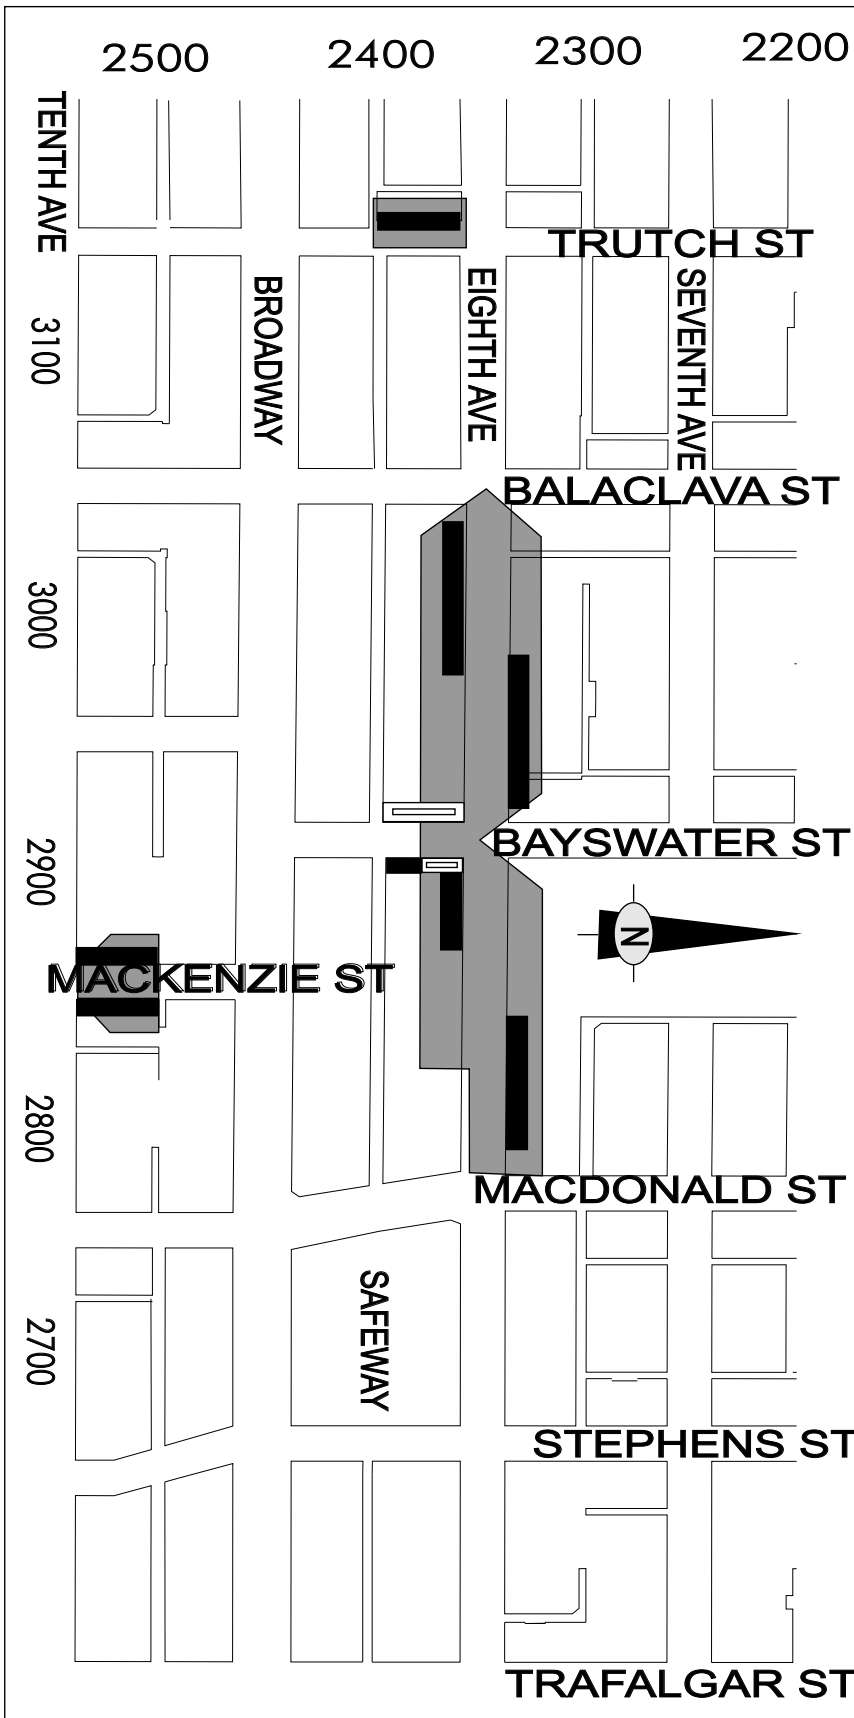

MACDONALD RESIDENT PERMIT ZONE

	Full Time Resident Permit Parking
	2 Hour Parking 9am-6pm Mon-Sat Except with Permit
	Macdonald Permit Parking Area (residents of this shaded area are eligible to apply for a parking decal)