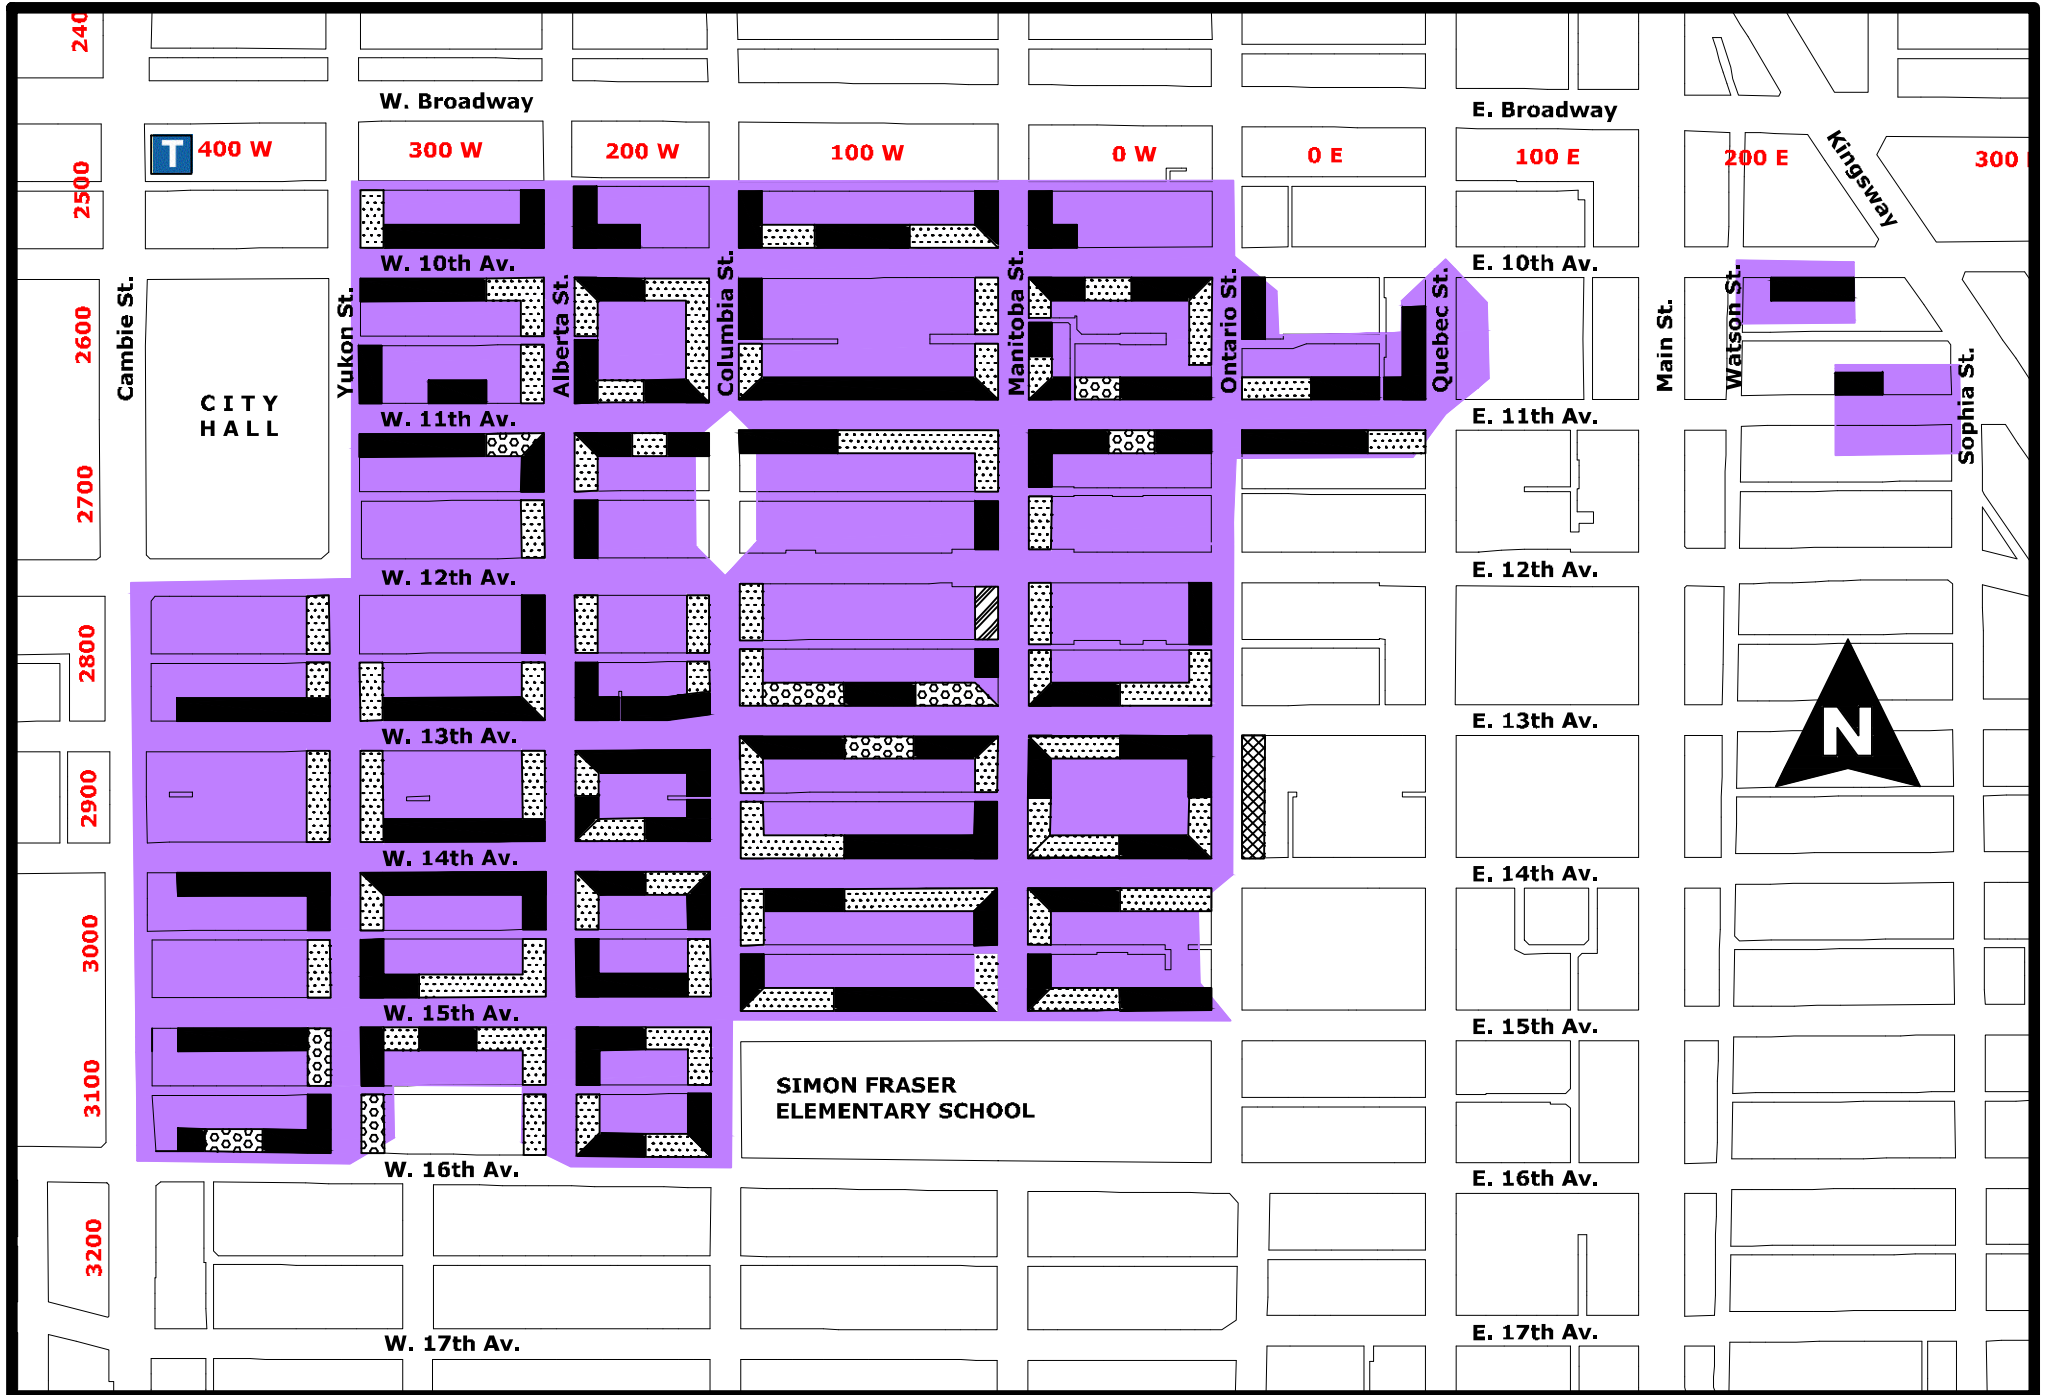

# MOUNT PLEASANT RESIDENTIAL PERMIT ZONE

Full time permit parking

Resident Permit Parking (8am-6pm Mon-Fri)

2 HR 8am-6pm Mon-Fri, Except with Permit

2 HR 9am-6pm Mon-Fri, Except with Permit

VRPP zone only! Mount Pleasant permit holders can not park here.

Residents of this shaded area are eligible to apply for a parking decal

Updated May 2012

*\*\* This map is provided as a guide only. Please refer to the posted street signs when parking. \*\**