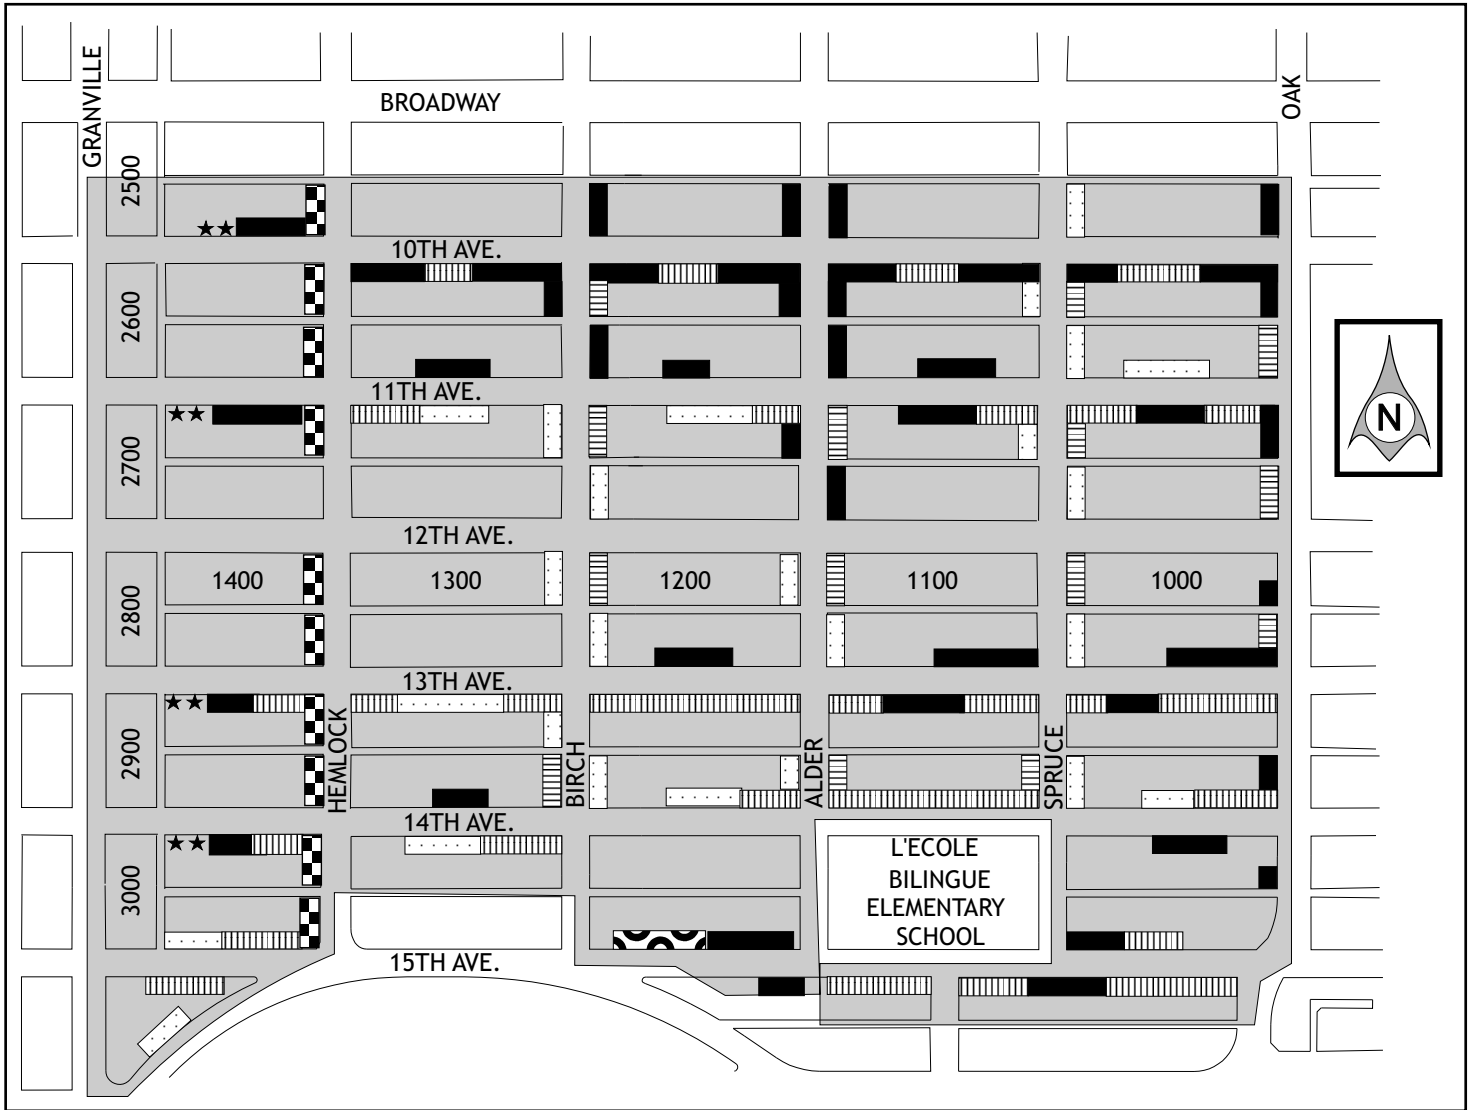

# OAK WEST RESIDENT PERMIT ZONE

updated Sept 2011

	Full Time Permit Parking		2 HR Except with Permit 8am-3pm Monday - Friday
	Resident Permit Parking (6am-6pm)		Meters
	2 HR Except with Permit 6am-6pm Monday - Saturday		Residents of this shaded area are eligible to apply for a parking decal
	2 Hr Except with Permit 8am-6pm Monday - Friday		