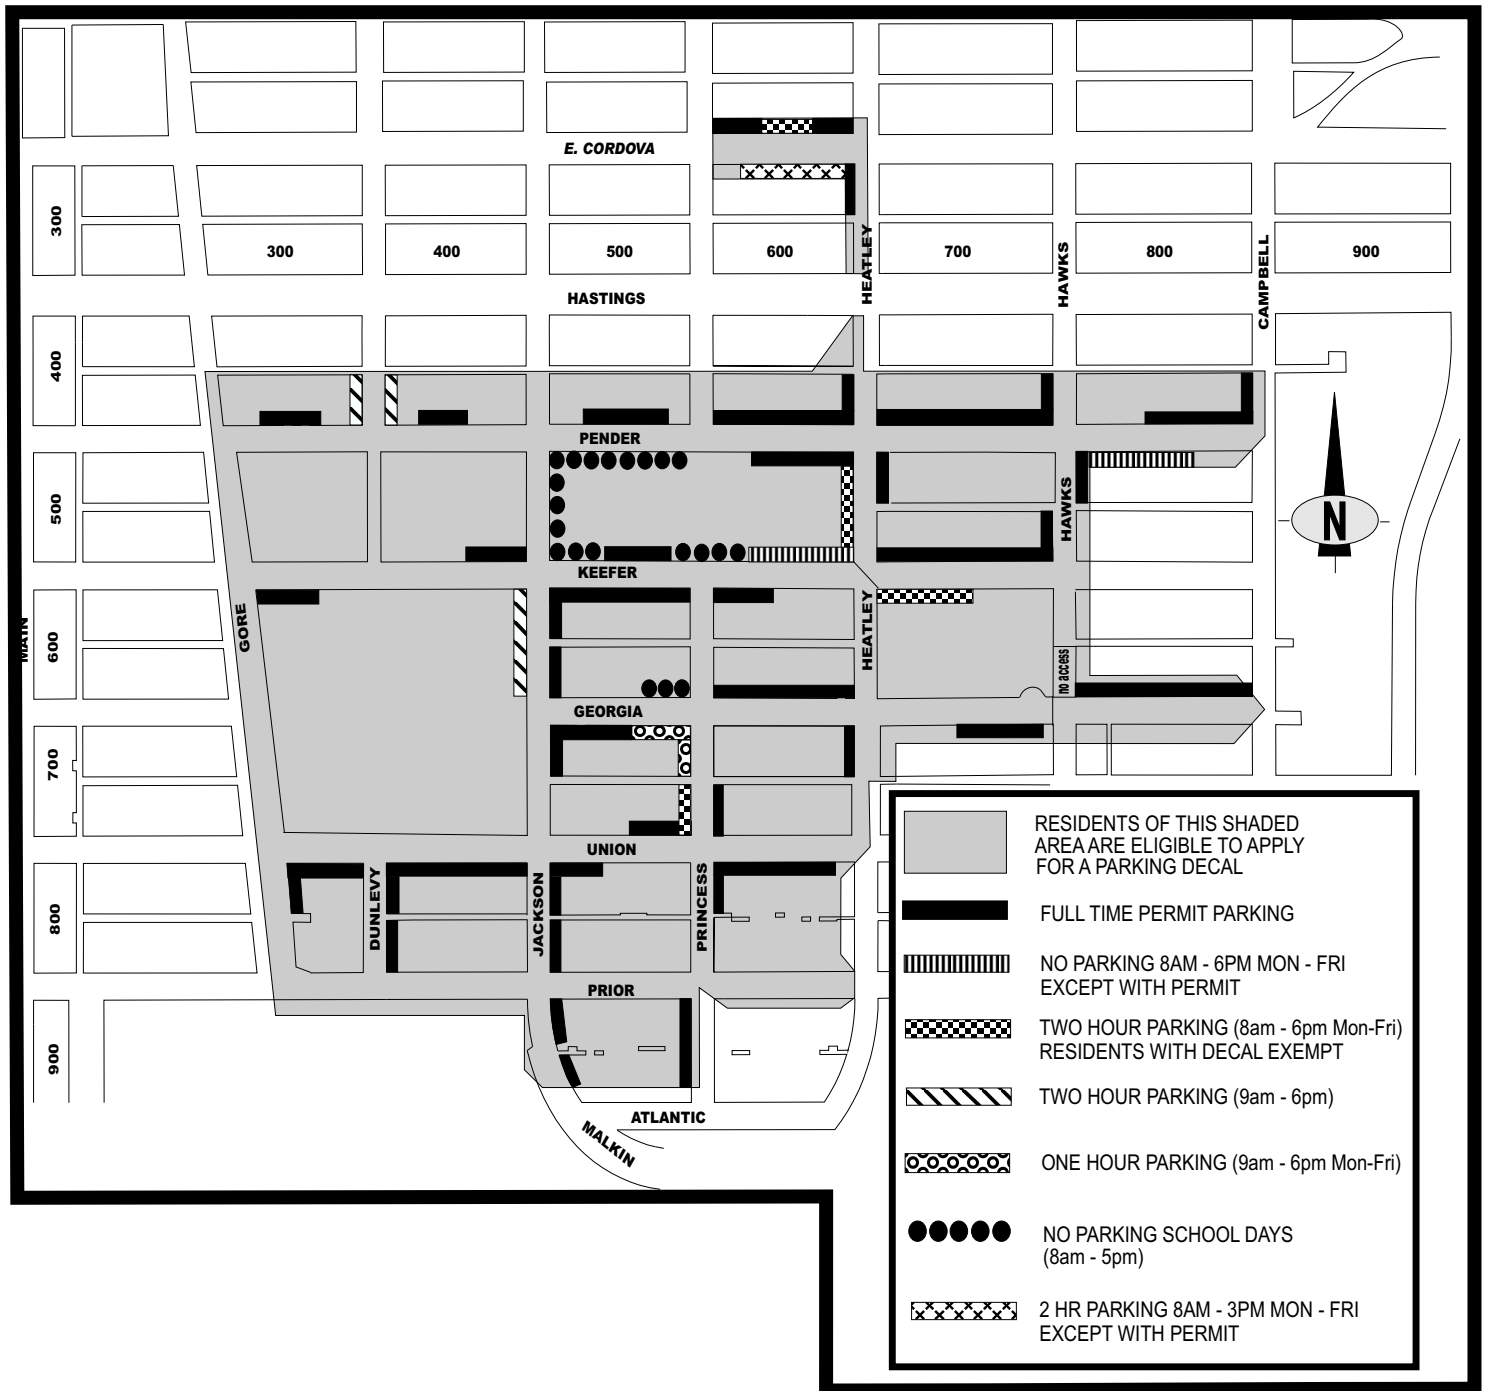

STRATHCONA RESIDENT PERMIT ZONE 2011

Updated Sept 2011