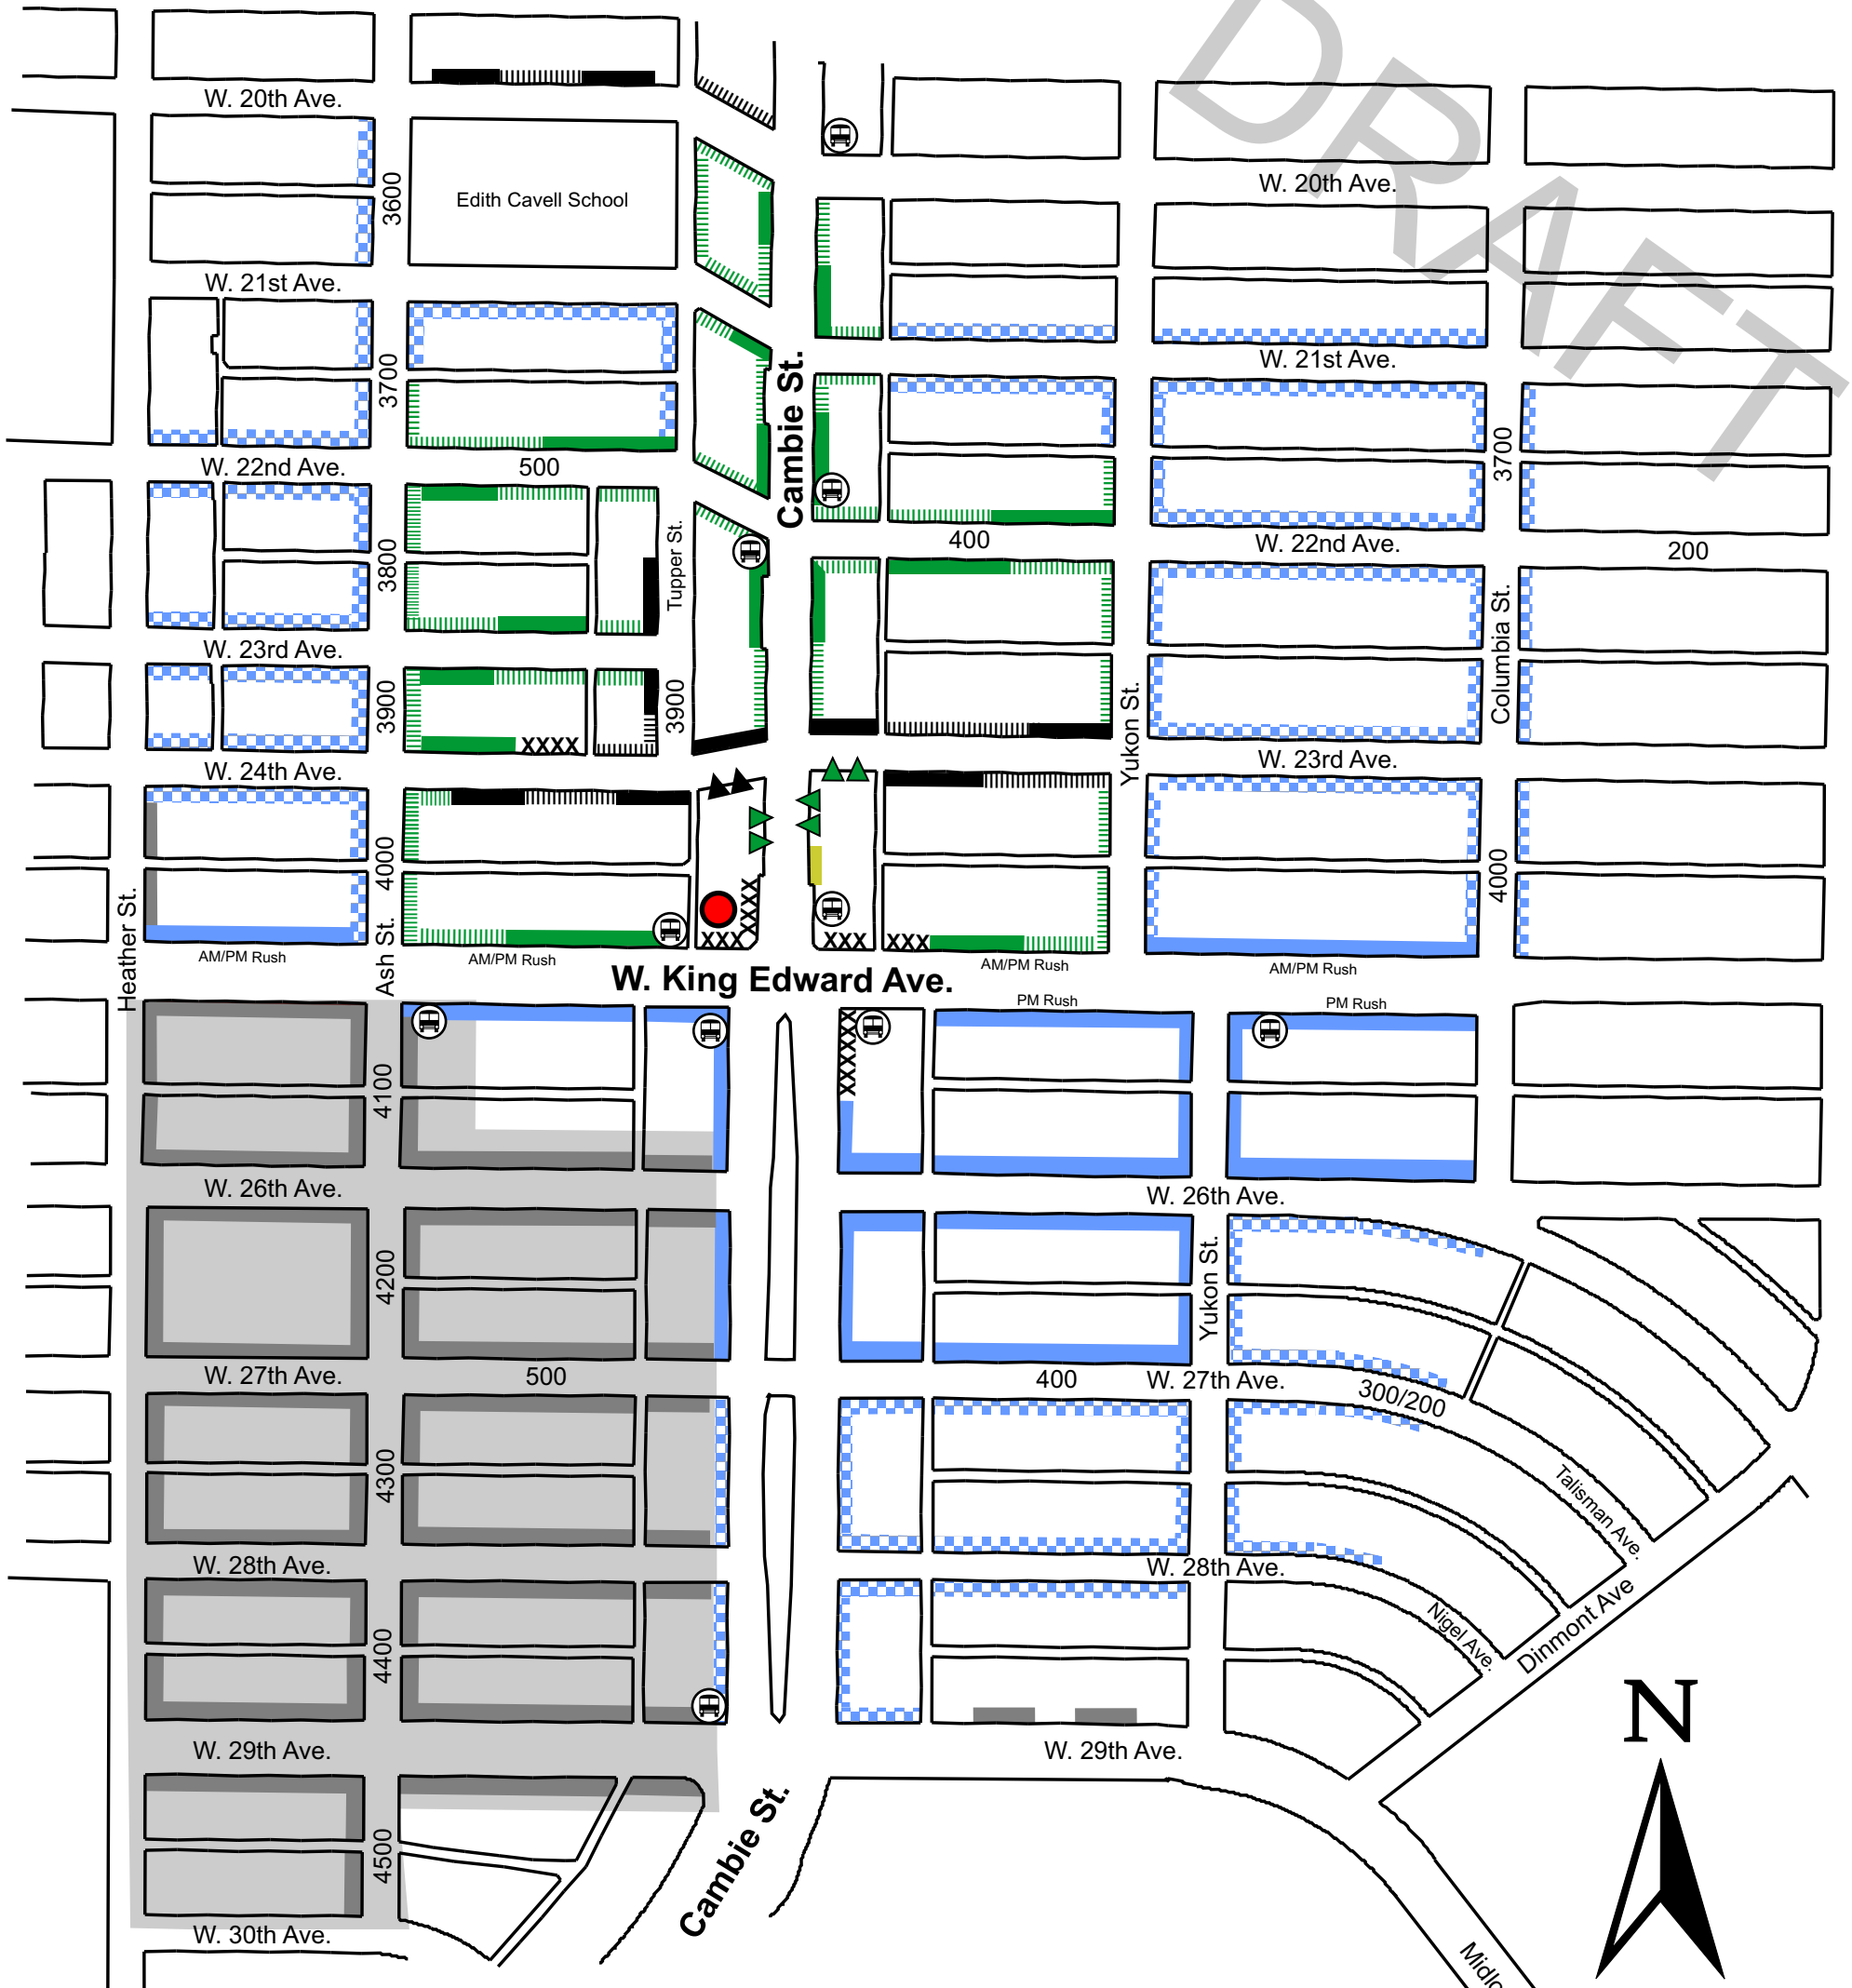

King Edward Station Residential Parking Proposal

Legend	
Existing 2-hr Mon-Sat Except With Permit	
Existing Resident Permit Parking	—
Existing Resident Parking Only	▒
No Stopping Anytime	XXX
Existing Parking Meters	▲
Bus stop	Ⓜ
Proposed Resident Permit Parking	—
Proposed full-time Resident Parking Only	—
Proposed Resident Parking Only 9am - 6pm Mon-Sat	▤
Proposed 2-hr Mon-Sat Except With Permit	
Proposed Passenger Drop-Off	—
Proposed Parking Meters	▲
Canada Line Station	●