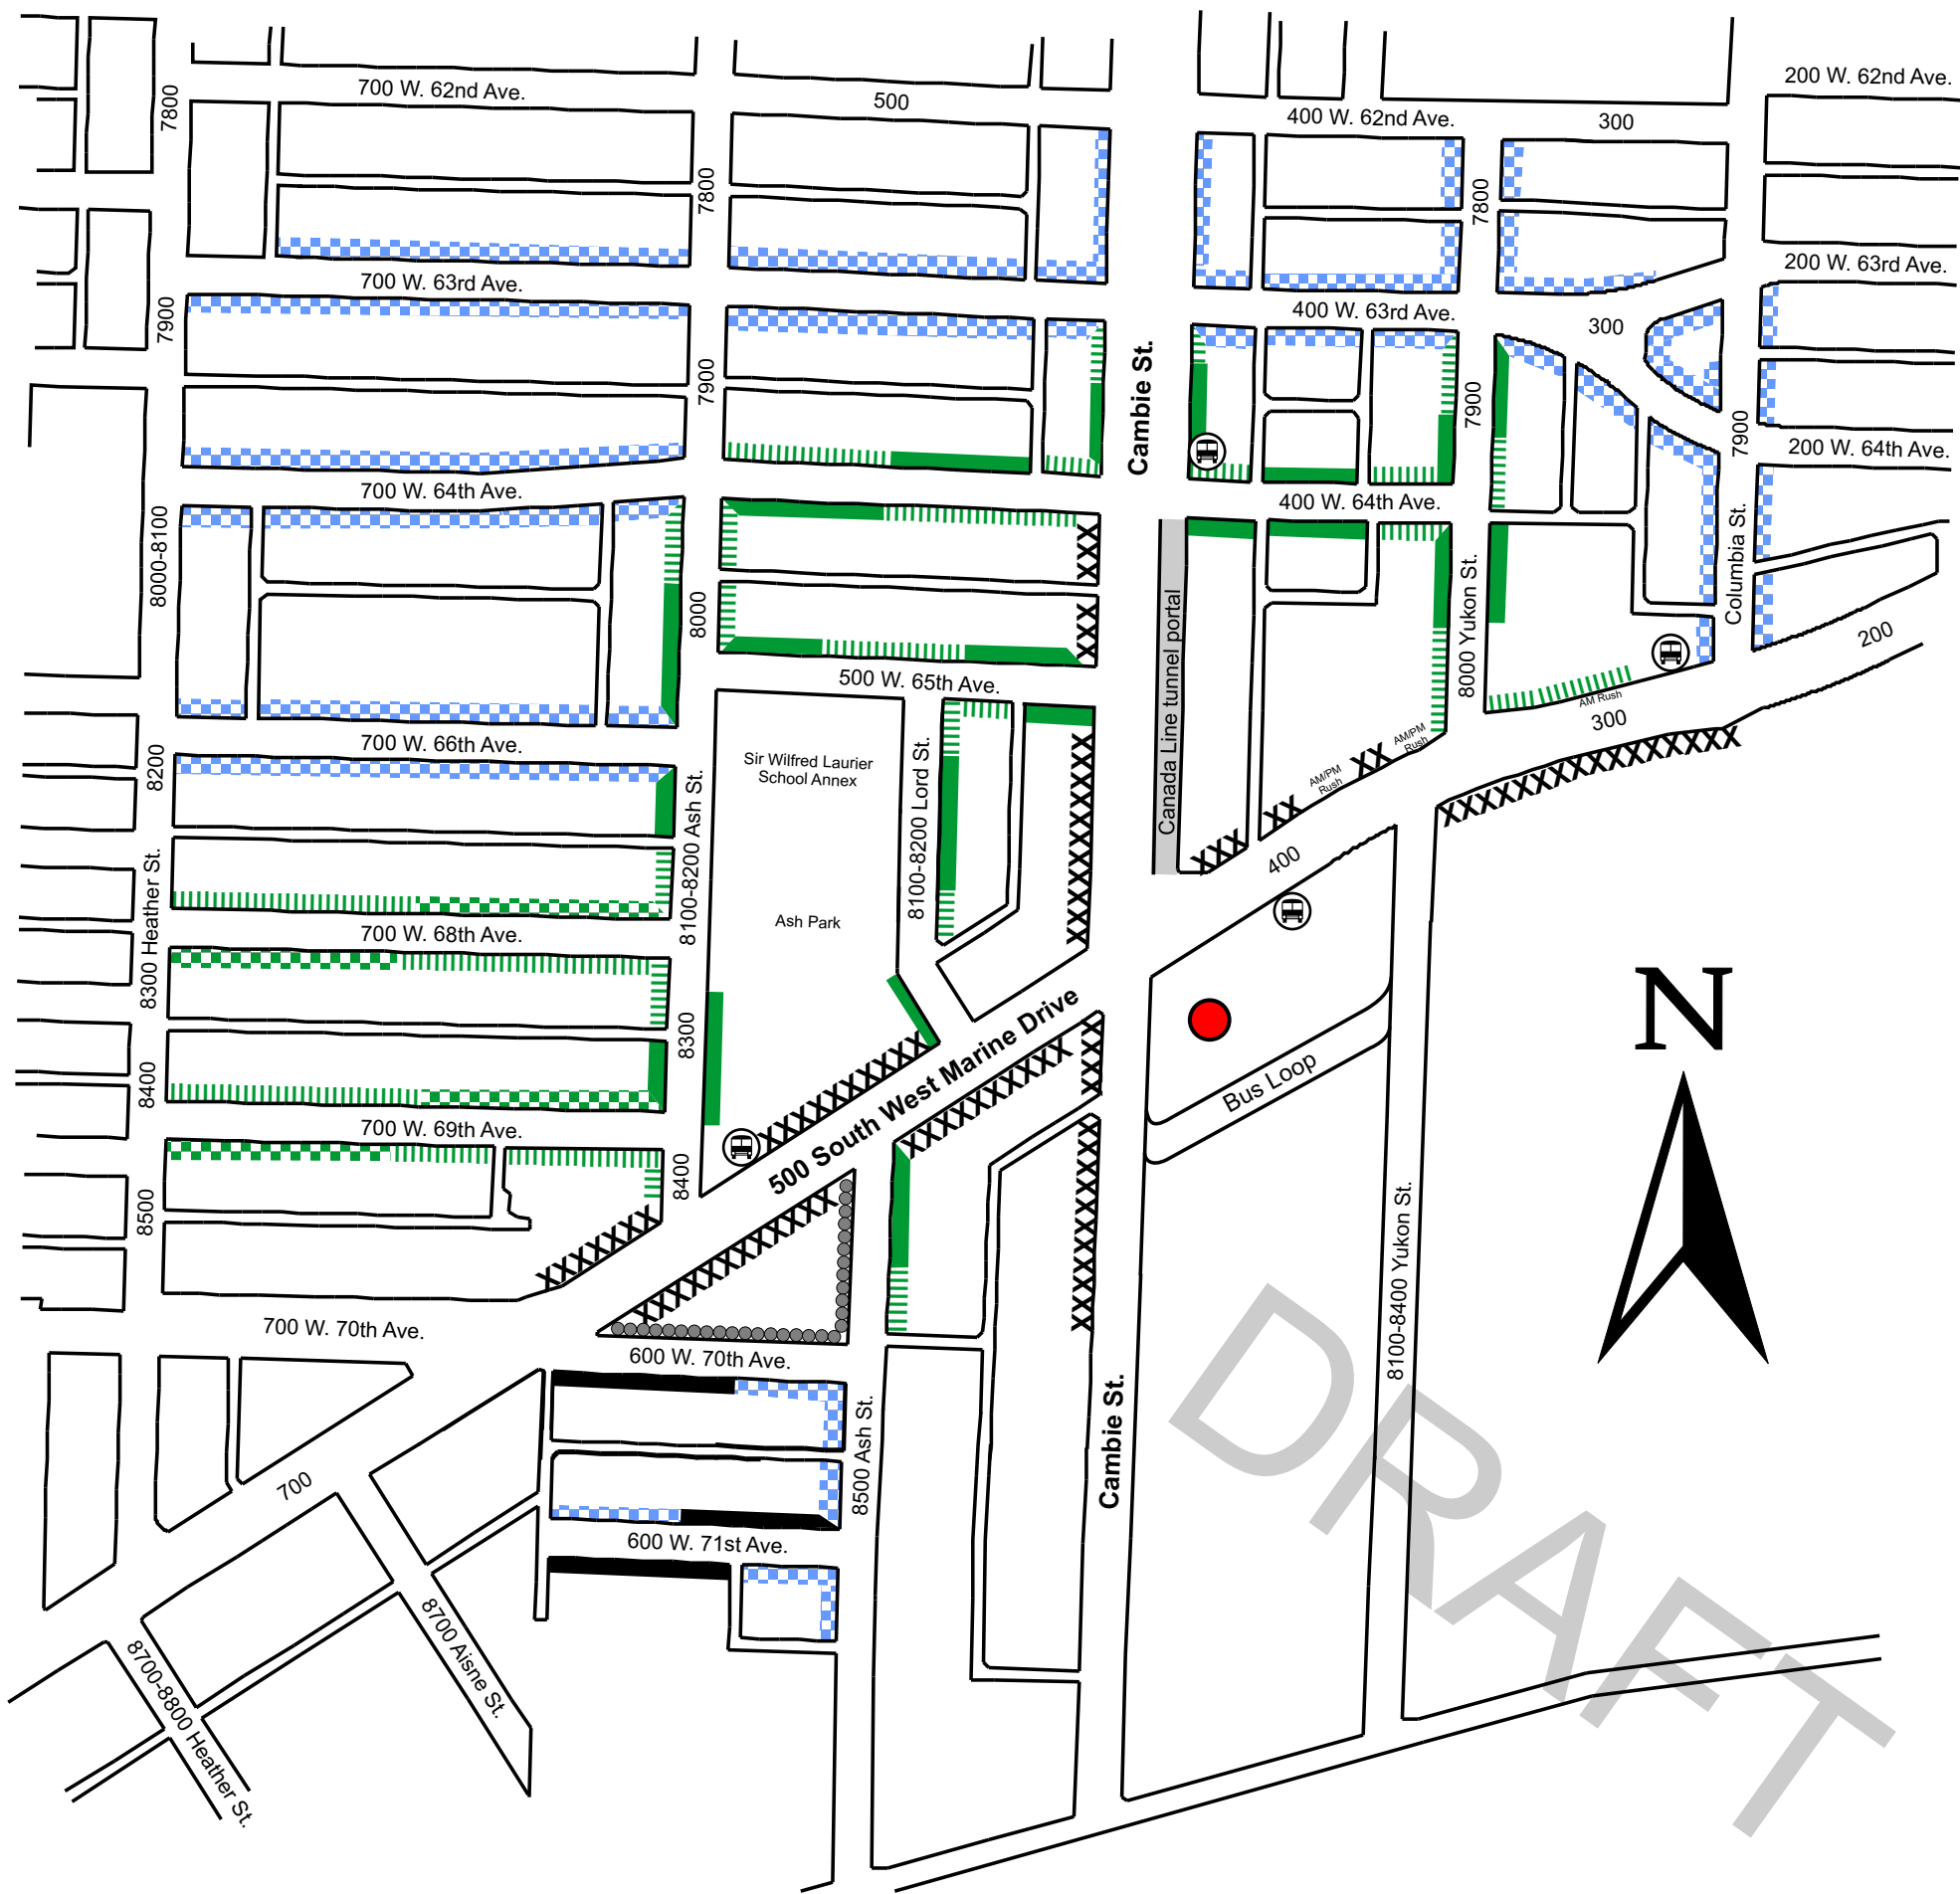

# Marine Drive Station

## Residential Parking Proposal

Legend	
Existing Resident Parking Only	
No Stopping Anytime	
Bus stop	
Canada Line station	
Proposed full-time Resident Permit Parking	
Proposed Resident Permit Parking 9am - 6pm Mon - Sat	
Proposed 2-hr Except With Permit 9am - 6pm Mon - Sat	
Proposed full-time Resident Parking Only	
Proposed Resident Parking Only 9am - 6pm Mon - Sat	
Proposed 2-hour 9am - 6pm Mon - Sat	