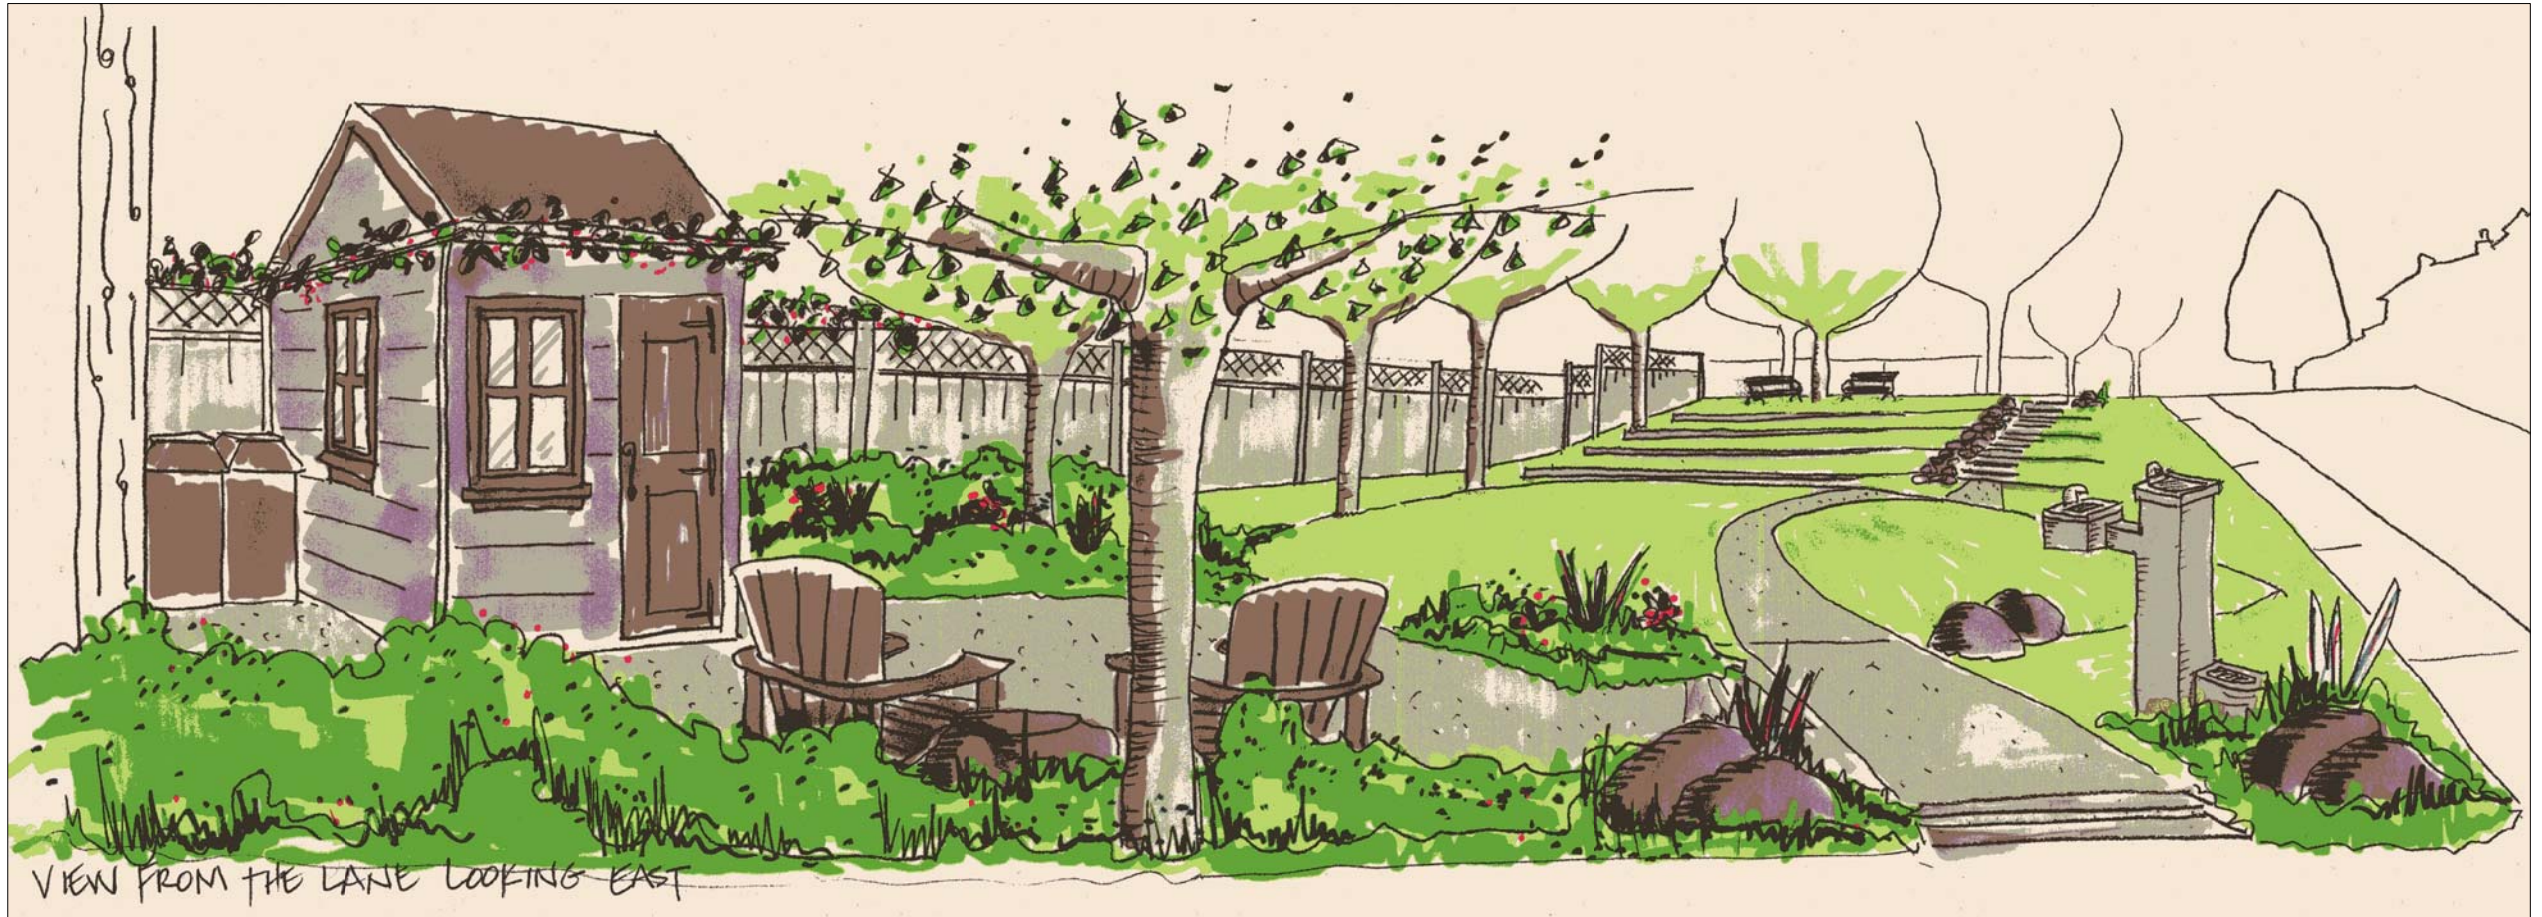

WINDSOR CASTLE FINAL DESIGN - Park Site

Design features are:

- terraced "steps" with grass for playing and viewing
- rainwater "creek" and rockery
- grassy hill play area
- drinking fountain for people and dogs
- garden shed
- rainwater harvesting
- benches and permanently installed garden chairs
- edible and drought tolerant landscaping
- 4 ornamental trees and 2 fruit trees
- gardening space for Mackenzie Elementary students